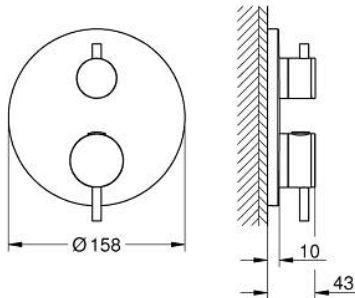

24 357 DA0 ATRIO SAFETY MIXER FOR 1 OUTLET WITH SHUT OFF VALVE

PRODUCT DESCRIPTION

- Colour: warm sunset
 - trim set for GROHE Rapido SmartBox (35 604)
 - GROHE TurboStat - compact cartridge with wax thermoelement
 - GROHE LongLife finish
 - GROHE FastFixation escutcheon with covered shaft sealing and covered fixing
 - metal escutcheon, retroactively 6° adjustable
 - GROHE SafeStop - safety button at 38°C
 - GROHE SafeStop Plus - optional temperature limiter at 43°C or 46°C included
 - built-in non-return valves and dirt strainers
 - ceramic stop valve, 120°
 - metal handles
 - without roughing-in set 35 600/35 604 (please order separately)
- outlet B = 27 l/min, outlet C = 30 l/min

24 357 DA0 ATRIO SAFETY MIXER FOR 1 OUTLET WITH SHUT OFF VALVE

SPARE PARTS, October 2021 – now

- 1: Mounting plate (Spare part-nr. 49080000)
- 2: Temperature control handle (Spare part-nr. 49089DA0)
- 3: Escutcheon (Spare part-nr. 49244DA0)
- 4: shut-off handle aquadimmer (Spare part-nr. 49165DA0)
- 5: Aquadimmer (Spare part-nr. 49084000)
- 6: Thermostatic compact cartridge 3/4" (Spare part-nr. 49028000)
- 7: Non-return valve (Spare part-nr. 49085000)
- 8: Seal (Spare part-nr. 48360000)
- 9: GROHE TurboStat cartridge 3/4" (Spare part-nr. 49003000)*
- 10: Service stops (Spare part-nr. 1405300M)*
- 11: Socket Spanner (Spare part-nr. 49059000)*
- 12: Backflow protection combination (Spare part-nr. 14055000)*
- 13: Universal extension set 2-handle thermostats, 25 mm (Spare part-nr. 14058000)*