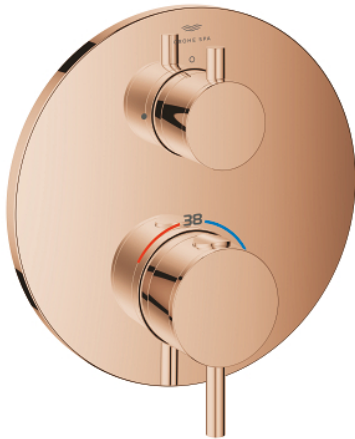

24 357 DA0 ATRIO SAFETY MIXER FOR 1 OUTLET WITH SHUT OFF VALVE

PRODUCT DESCRIPTION

- Colour: warm sunset
 - trim set for GROHE Rapido SmartBox (35 604)
 - GROHE TurboStat - compact cartridge with wax thermoelement
 - GROHE LongLife finish
 - GROHE FastFixation escutcheon with covered shaft sealing and covered fixing
 - metal escutcheon, retroactively 6° adjustable
 - GROHE SafeStop - safety button at 38°C
 - GROHE SafeStop Plus - optional temperature limiter at 43°C or 46°C included
 - built-in non-return valves and dirt strainers
 - ceramic stop valve, 120°
 - metal handles
 - without roughing-in set 35 600/35 604 (please order separately)
- outlet B = 27 l/min, outlet C = 30 l/min

24 357 DA0 ATRIO SAFETY MIXER FOR 1 OUTLET WITH SHUT OFF VALVE

SPARE PARTS, October 2021 – now

- 1: Mounting plate (Spare part-nr. 49080000)
- 2: Temperature control handle (Spare part-nr. 49089DA0)
- 3: Escutcheon (Spare part-nr. 49244DA0)
- 4: shut-off handle aquadimmer (Spare part-nr. 49165DA0)
- 5: Aquadimmer (Spare part-nr. 49084000)
- 6: Thermostatic compact cartridge 3/4" (Spare part-nr. 49028000)
- 7: Non-return valve (Spare part-nr. 49085000)
- 8: Seal (Spare part-nr. 48360000)
- 9: GROHE TurboStat cartridge 3/4" (Spare part-nr. 49003000)*
- 10: Service stops (Spare part-nr. 1405300M)*
- 11: Socket Spanner (Spare part-nr. 49059000)*
- 12: Backflow protection combination (Spare part-nr. 14055000)*
- 13: Universal extension set 2-handle thermostats, 25 mm (Spare part-nr. 14058000)*