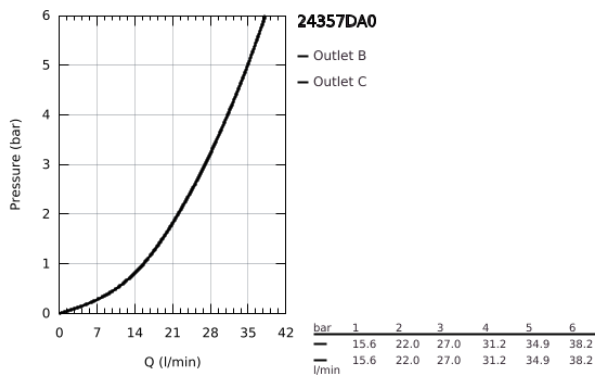

24 357 DA0 ATRIO SAFETY MIXER FOR 1 OUTLET WITH SHUT OFF VALVE

PRODUCT DESCRIPTION

- Colour: warm sunset
 - trim set for GROHE Rapido SmartBox (35 604)
 - GROHE TurboStat - compact cartridge with wax thermoelement
 - GROHE LongLife finish
 - GROHE FastFixation escutcheon with covered shaft sealing and covered fixing
 - metal escutcheon, retroactively 6° adjustable
 - GROHE SafeStop - safety button at 38°C
 - GROHE SafeStop Plus - optional temperature limiter at 43°C or 46°C included
 - built-in non-return valves and dirt strainers
 - ceramic stop valve, 120°
 - metal handles
 - without roughing-in set 35 600/35 604 (please order separately)
- outlet B = 27 l/min, outlet C = 30 l/min

24 357 DA0 ATRIO SAFETY MIXER FOR 1 OUTLET WITH SHUT OFF VALVE

SPARE PARTS, October 2021 – now

- 1: Mounting plate (Spare part-nr. 49080000)
- 2: Temperature control handle (Spare part-nr. 49089DA0)
- 3: Escutcheon (Spare part-nr. 49244DA0)
- 4: shut-off handle aquadimmer (Spare part-nr. 49165DA0)
- 5: Aquadimmer (Spare part-nr. 49084000)
- 6: Thermostatic compact cartridge 3/4" (Spare part-nr. 49028000)
- 7: Non-return valve (Spare part-nr. 49085000)
- 8: Seal (Spare part-nr. 48360000)
- 9: GROHE TurboStat cartridge 3/4" (Spare part-nr. 49003000)*
- 10: Service stops (Spare part-nr. 1405300M)*
- 11: Socket Spanner (Spare part-nr. 49059000)*
- 12: Backflow protection combination (Spare part-nr. 14055000)*
- 13: Universal extension set 2-handle thermostats, 25 mm (Spare part-nr. 14058000)*