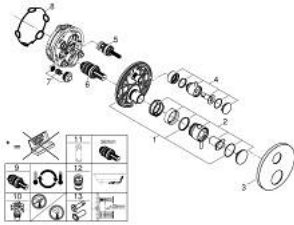

24 357 DA0 ATRIO SAFETY MIXER FOR 1 OUTLET WITH SHUT OFF VALVE

PRODUCT DESCRIPTION

- Colour: warm sunset
 - trim set for GROHE Rapido SmartBox (35 604)
 - GROHE TurboStat - compact cartridge with wax thermoelement
 - GROHE LongLife finish
 - GROHE FastFixation escutcheon with covered shaft sealing and covered fixing
 - metal escutcheon, retroactively 6° adjustable
 - GROHE SafeStop - safety button at 38°C
 - GROHE SafeStop Plus - optional temperature limiter at 43°C or 46°C included
 - built-in non-return valves and dirt strainers
 - ceramic stop valve, 120°
 - metal handles
 - without roughing-in set 35 600/35 604 (please order separately)
- outlet B = 27 l/min, outlet C = 30 l/min

24 357 DA0 ATRIO SAFETY MIXER FOR 1 OUTLET WITH SHUT OFF VALVE

SPARE PARTS, October 2021 – now

- 1: Mounting plate (Spare part-nr. 49080000)
- 2: Temperature control handle (Spare part-nr. 49089DA0)
- 3: Escutcheon (Spare part-nr. 49244DA0)
- 4: shut-off handle aquadimmer (Spare part-nr. 49165DA0)
- 5: Aquadimmer (Spare part-nr. 49084000)
- 6: Thermostatic compact cartridge 3/4" (Spare part-nr. 49028000)
- 7: Non-return valve (Spare part-nr. 49085000)
- 8: Seal (Spare part-nr. 48360000)
- 9: GROHE TurboStat cartridge 3/4" (Spare part-nr. 49003000)*
- 10: Service stops (Spare part-nr. 1405300M)*
- 11: Socket Spanner (Spare part-nr. 49059000)*
- 12: Backflow protection combination (Spare part-nr. 14055000)*
- 13: Universal extension set 2-handle thermostats, 25 mm (Spare part-nr. 14058000)*