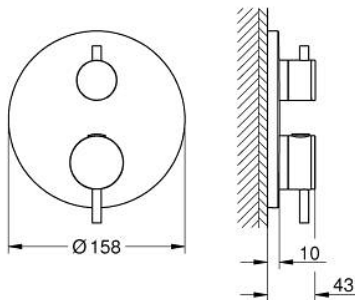

24 357 AL0 ATRIO SAFETY MIXER FOR 1 OUTLET WITH SHUT OFF VALVE

PRODUCT DESCRIPTION

- Colour: brushed hard graphite
 - trim set for GROHE Rapido SmartBox (35 604)
 - GROHE TurboStat - compact cartridge with wax thermoelement
 - GROHE LongLife finish
 - GROHE FastFixation escutcheon with covered shaft sealing and covered fixing
 - metal escutcheon, retroactively 6° adjustable
 - GROHE SafeStop - safety button at 38°C
 - GROHE SafeStop Plus - optional temperature limiter at 43°C or 46°C included
 - built-in non-return valves and dirt strainers
 - ceramic stop valve, 120°
 - metal handles
 - without roughing-in set 35 600/35 604 (please order separately)
- outlet B = 27 l/min, outlet C = 30 l/min

24 357 AL0 ATRIO SAFETY MIXER FOR 1 OUTLET WITH SHUT OFF VALVE

SPARE PARTS, October 2021 – now

- 1: Mounting plate (Spare part-nr. 49080000)
- 2: Temperature control handle (Spare part-nr. 49089AL0)
- 3: Escutcheon (Spare part-nr. 49244AL0)
- 4: Shut-off handle Aquadimmer (Spare part-nr. 49165AL0)
- 5: Aquadimmer (Spare part-nr. 49084000)
- 6: Thermostatic compact cartridge 3/4" (Spare part-nr. 49028000)
- 7: Non-return valve (Spare part-nr. 49085000)
- 8: Seal (Spare part-nr. 48360000)
- 9: GROHE TurboStat cartridge 3/4" (Spare part-nr. 49003000)*
- 10: Service stops (Spare part-nr. 1405300M)*
- 11: Socket Spanner (Spare part-nr. 49059000)*
- 12: Backflow protection combination (Spare part-nr. 14055000)*
- 13: Universal extension set 2-handle thermostats, 25 mm (Spare part-nr. 14058000)*