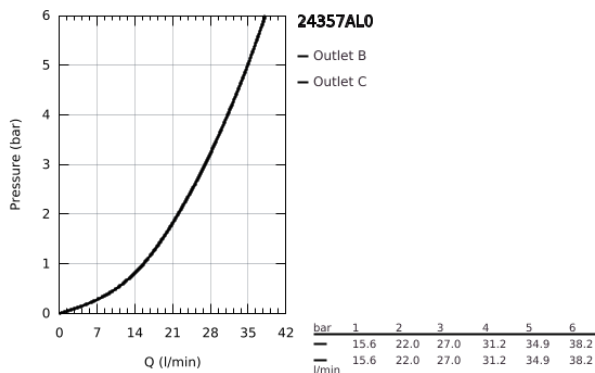

24 357 AL0 ATRIO SAFETY MIXER FOR 1 OUTLET WITH SHUT OFF VALVE

PRODUCT DESCRIPTION

- Colour: brushed hard graphite
 - trim set for GROHE Rapido SmartBox (35 604)
 - GROHE TurboStat - compact cartridge with wax thermoelement
 - GROHE LongLife finish
 - GROHE FastFixation escutcheon with covered shaft sealing and covered fixing
 - metal escutcheon, retroactively 6° adjustable
 - GROHE SafeStop - safety button at 38°C
 - GROHE SafeStop Plus - optional temperature limiter at 43°C or 46°C included
 - built-in non-return valves and dirt strainers
 - ceramic stop valve, 120°
 - metal handles
 - without roughing-in set 35 600/35 604 (please order separately)
- outlet B = 27 l/min, outlet C = 30 l/min

24 357 AL0 ATRIO SAFETY MIXER FOR 1 OUTLET WITH SHUT OFF VALVE

SPARE PARTS, October 2021 – now

- 1: Mounting plate (Spare part-nr. 49080000)
- 2: Temperature control handle (Spare part-nr. 49089AL0)
- 3: Escutcheon (Spare part-nr. 49244AL0)
- 4: Shut-off handle Aquadimmer (Spare part-nr. 49165AL0)
- 5: Aquadimmer (Spare part-nr. 49084000)
- 6: Thermostatic compact cartridge 3/4" (Spare part-nr. 49028000)
- 7: Non-return valve (Spare part-nr. 49085000)
- 8: Seal (Spare part-nr. 48360000)
- 9: GROHE TurboStat cartridge 3/4" (Spare part-nr. 49003000)*
- 10: Service stops (Spare part-nr. 1405300M)*
- 11: Socket Spanner (Spare part-nr. 49059000)*
- 12: Backflow protection combination (Spare part-nr. 14055000)*
- 13: Universal extension set 2-handle thermostats, 25 mm (Spare part-nr. 14058000)*