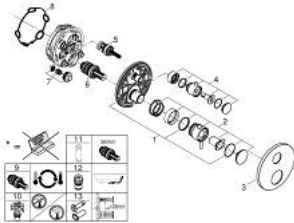

24 357 AL0 ATRIO SAFETY MIXER FOR 1 OUTLET WITH SHUT OFF VALVE

PRODUCT DESCRIPTION

- Colour: brushed hard graphite
 - trim set for GROHE Rapido SmartBox (35 604)
 - GROHE TurboStat - compact cartridge with wax thermoelement
 - GROHE LongLife finish
 - GROHE FastFixation escutcheon with covered shaft sealing and covered fixing
 - metal escutcheon, retroactively 6° adjustable
 - GROHE SafeStop - safety button at 38°C
 - GROHE SafeStop Plus - optional temperature limiter at 43°C or 46°C included
 - built-in non-return valves and dirt strainers
 - ceramic stop valve, 120°
 - metal handles
 - without roughing-in set 35 600/35 604 (please order separately)
- outlet B = 27 l/min, outlet C = 30 l/min

24 357 AL0 ATRIO SAFETY MIXER FOR 1 OUTLET WITH SHUT OFF VALVE

SPARE PARTS, October 2021 – now

- 1: Mounting plate (Spare part-nr. 49080000)
- 2: Temperature control handle (Spare part-nr. 49089AL0)
- 3: Escutcheon (Spare part-nr. 49244AL0)
- 4: Shut-off handle Aquadimmer (Spare part-nr. 49165AL0)
- 5: Aquadimmer (Spare part-nr. 49084000)
- 6: Thermostatic compact cartridge 3/4" (Spare part-nr. 49028000)
- 7: Non-return valve (Spare part-nr. 49085000)
- 8: Seal (Spare part-nr. 48360000)
- 9: GROHE TurboStat cartridge 3/4" (Spare part-nr. 49003000)*
- 10: Service stops (Spare part-nr. 1405300M)*
- 11: Socket Spanner (Spare part-nr. 49059000)*
- 12: Backflow protection combination (Spare part-nr. 14055000)*
- 13: Universal extension set 2-handle thermostats, 25 mm (Spare part-nr. 14058000)*