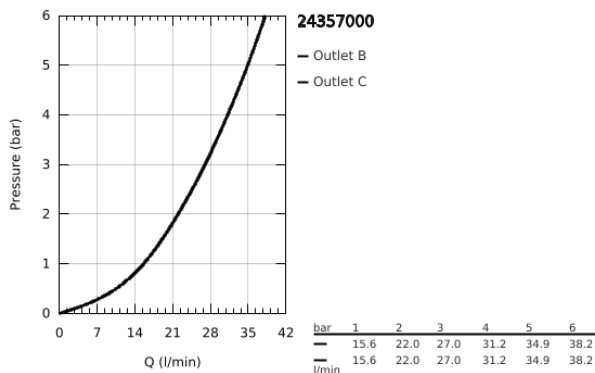

24 357 000 ATRIO SAFETY MIXER FOR 1 OUTLET WITH SHUT OFF VALVE

PRODUCT DESCRIPTION

- Colour: chrome
 - trim set for GROHE Rapido SmartBox (35 604)
 - GROHE TurboStat - compact cartridge with wax thermoelement
 - GROHE LongLife finish
 - GROHE FastFixation escutcheon with covered shaft sealing and covered fixing
 - metal escutcheon, retroactively 6° adjustable
 - GROHE SafeStop - safety button at 38°C
 - GROHE SafeStop Plus - optional temperature limiter at 43°C or 46°C included
 - built-in non-return valves and dirt strainers
 - ceramic stop valve, 120°
 - without roughing-in set 35 600/35 604 (please order separately)
- outlet B = 27 l/min, outlet C = 30 l/min

24 357 000 ATRIO SAFETY MIXER FOR 1 OUTLET WITH SHUT OFF VALVE

SPARE PARTS, October 2021 – now

- 1: Mounting plate (Spare part-nr. 49080000)
- 2: Temperature control handle (Spare part-nr. 49089000)
- 3: Escutcheon (Spare part-nr. 49244000)
- 4: Shut-off handle Aquadimmer (Spare part-nr. 49165000)
- 5: Aquadimmer (Spare part-nr. 49084000)
- 6: Thermostatic compact cartridge 3/4" (Spare part-nr. 49028000)
- 7: Non-return valve (Spare part-nr. 49085000)
- 8: Seal (Spare part-nr. 48360000)
- 9: GROHE TurboStat cartridge 3/4" (Spare part-nr. 49003000)*
- 10: Service stops (Spare part-nr. 1405300M)*
- 11: Socket Spanner (Spare part-nr. 49059000)*
- 12: Backflow protection combination (Spare part-nr. 14055000)*
- 13: Universal extension set 2-handle thermostats, 25 mm (Spare part-nr. 14058000)*