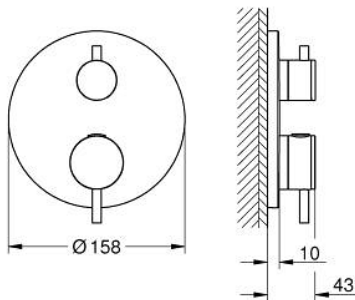

24 357 000 ATRIO SAFETY MIXER FOR 1 OUTLET WITH SHUT OFF VALVE

PRODUCT DESCRIPTION

- Colour: chrome
 - trim set for GROHE Rapido SmartBox (35 604)
 - GROHE TurboStat - compact cartridge with wax thermoelement
 - GROHE LongLife finish
 - GROHE FastFixation escutcheon with covered shaft sealing and covered fixing
 - metal escutcheon, retroactively 6° adjustable
 - GROHE SafeStop - safety button at 38°C
 - GROHE SafeStop Plus - optional temperature limiter at 43°C or 46°C included
 - built-in non-return valves and dirt strainers
 - ceramic stop valve, 120°
 - without roughing-in set 35 600/35 604 (please order separately)
- outlet B = 27 l/min, outlet C = 30 l/min

24 357 000 ATRIO SAFETY MIXER FOR 1 OUTLET WITH SHUT OFF VALVE

SPARE PARTS, October 2021 – now

- 1: Mounting plate (Spare part-nr. 49080000)
- 2: Temperature control handle (Spare part-nr. 49089000)
- 3: Escutcheon (Spare part-nr. 49244000)
- 4: Shut-off handle Aquadimmer (Spare part-nr. 49165000)
- 5: Aquadimmer (Spare part-nr. 49084000)
- 6: Thermostatic compact cartridge 3/4" (Spare part-nr. 49028000)
- 7: Non-return valve (Spare part-nr. 49085000)
- 8: Seal (Spare part-nr. 48360000)
- 9: GROHE TurboStat cartridge 3/4" (Spare part-nr. 49003000)*
- 10: Service stops (Spare part-nr. 1405300M)*
- 11: Socket Spanner (Spare part-nr. 49059000)*
- 12: Backflow protection combination (Spare part-nr. 14055000)*
- 13: Universal extension set 2-handle thermostats, 25 mm (Spare part-nr. 14058000)*