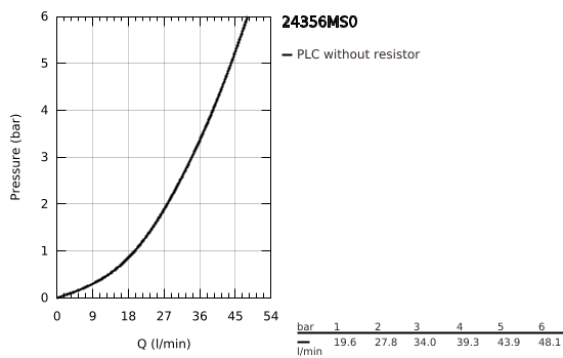

24 356 MS0 ATRIO SINGLE-LEVER MIXER WITH 3-WAY DIVERTER

PRODUCT DESCRIPTION

- Colour: satin steel
- trim set for GROHE Rapido SmartBox (35 604)
- GROHE SilkMove 46 mm ceramic cartridge
- GROHE LongLife finish
- GROHE FastFixation escutcheon with covered shaft sealing and covered fixing
- metal escutcheon, retroactively 6° adjustable
- 3-way diverter
- without roughing-in set 35 600/35 604 (please order separately)
- outlet A = 27 l/min, outlet B = 27 l/min, outlet C = 27 l/min

24 356 MS0 ATRIO SINGLE-LEVER MIXER WITH 3-WAY DIVERTER

SPARE PARTS, October 2022 – now

- 1: Lever (Spare part-nr. 48443MS0)
- 2: Diverter knob, round (Spare part-nr. 48447MS0)
- 3: Escutcheon (Spare part-nr. 49250MS0)
- 4: Mounting plate (Spare part-nr. 49094000)
- 5: cap (Spare part-nr. 02693MS0)
- 6: Cartridge (Spare part-nr. 46048000)
- 7: Diverter (Spare part-nr. 48448000)
- 8: Seal (Spare part-nr. 48360000)
- 9: Temperature limiter (Spare part-nr. 46308000)*
- 10: Universal extension set single-lever mixers, 25 mm (Spare part-nr. 14056000)*
- 11: Universal extension set single-lever mixers, 50 mm (Spare part-nr. 14057000)*