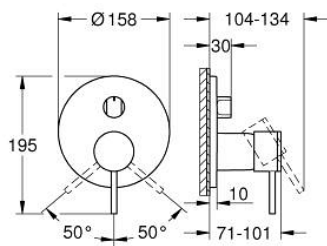

24 356 MS0 ATRIO SINGLE-LEVER MIXER WITH 3-WAY DIVERTER

PRODUCT DESCRIPTION

- Colour: satin steel
- trim set for GROHE Rapido SmartBox (35 604)
- GROHE SilkMove 46 mm ceramic cartridge
- GROHE LongLife finish
- GROHE FastFixation escutcheon with covered shaft sealing and covered fixing
- metal escutcheon, retroactively 6° adjustable
- 3-way diverter
- without roughing-in set 35 600/35 604 (please order separately)
- outlet A = 27 l/min, outlet B = 27 l/min, outlet C = 27 l/min

24 356 MS0 ATRIO SINGLE-LEVER MIXER WITH 3-WAY DIVERTER

SPARE PARTS, October 2022 – now

- 1: Lever (Spare part-nr. 48443MS0)
- 2: Diverter knob, round (Spare part-nr. 48447MS0)
- 3: Escutcheon (Spare part-nr. 49250MS0)
- 4: Mounting plate (Spare part-nr. 49094000)
- 5: cap (Spare part-nr. 02693MS0)
- 6: Cartridge (Spare part-nr. 46048000)
- 7: Diverter (Spare part-nr. 48448000)
- 8: Seal (Spare part-nr. 48360000)
- 9: Temperature limiter (Spare part-nr. 46308000)*
- 10: Universal extension set single-lever mixers, 25 mm (Spare part-nr. 14056000)*
- 11: Universal extension set single-lever mixers, 50 mm (Spare part-nr. 14057000)*