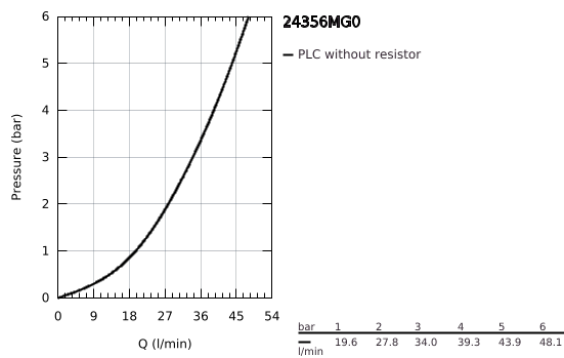

## 24 356 MG0 ATRIO SINGLE-LEVER MIXER WITH 3-WAY DIVERTER

### PRODUCT DESCRIPTION

- Colour: satin graphite
- trim set for GROHE Rapido SmartBox (35 604)
- GROHE SilkMove 46 mm ceramic cartridge
- GROHE LongLife finish
- GROHE FastFixation escutcheon with covered shaft sealing and covered fixing
- metal escutcheon, retroactively 6° adjustable
- 3-way diverter
- without roughing-in set 35 600/35 604 (please order separately)
- outlet A = 27 l/min, outlet B = 27 l/min, outlet C = 27 l/min