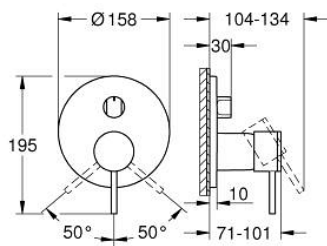

### PRODUCT DESCRIPTION

- Colour: satin graphite
- trim set for GROHE Rapido SmartBox (35 604)
- GROHE SilkMove 46 mm ceramic cartridge
- GROHE LongLife finish
- GROHE FastFixation escutcheon with covered shaft sealing and covered fixing
- metal escutcheon, retroactively 6° adjustable
- 3-way diverter
- without roughing-in set 35 600/35 604 (please order separately)
- outlet A = 27 l/min, outlet B = 27 l/min, outlet C = 27 l/min