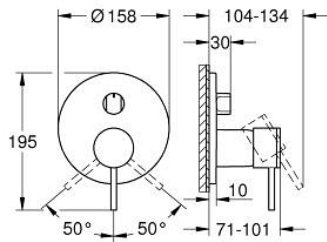

24 356 KF0 ATRIO SINGLE-LEVER MIXER WITH 3-WAY DIVERTER

PRODUCT DESCRIPTION

- Colour: phantom black
- trim set for GROHE Rapido SmartBox (35 604)
- GROHE SilkMove 46 mm ceramic cartridge
- GROHE FastFixation escutcheon with covered shaft sealing and covered fixing
- metal escutcheon, retroactively 6° adjustable
- 3-way diverter
- without roughing-in set 35 600/35 604 (please order separately)
- outlet A = 27 l/min, outlet B = 27 l/min, outlet C = 27 l/min

24 356 KF0 ATRIO SINGLE-LEVER MIXER WITH 3-WAY DIVERTER

SPARE PARTS, January 2024 – now

- 1: Lever (Spare part-nr. 48443KF0)
- 2: Diverter knob, round (Spare part-nr. 48447KF0)
- 3: Escutcheon (Spare part-nr. 49250KF0)
- 4: Mounting plate (Spare part-nr. 49094000)
- 5: cap (Spare part-nr. 02693KF0)
- 6: Cartridge (Spare part-nr. 46048000)
- 7: Diverter (Spare part-nr. 48448000)
- 8: Seal (Spare part-nr. 48360000)
- 9: Temperature limiter (Spare part-nr. 46308000)*
- 10: Universal extension set single-lever mixers, 25 mm (Spare part-nr. 1405600)*
- 11: Universal extension set single-lever mixers, 50 mm (Spare part-nr. 1405700)*