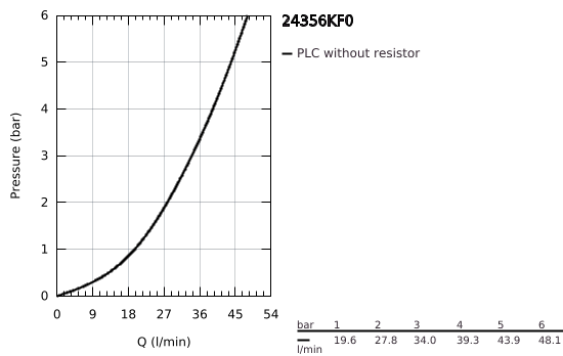

24 356 KF0 ATRIO SINGLE-LEVER MIXER WITH 3-WAY DIVERTER

PRODUCT DESCRIPTION

- Colour: phantom black
- trim set for GROHE Rapido SmartBox (35 604)
- GROHE SilkMove 46 mm ceramic cartridge
- GROHE FastFixation escutcheon with covered shaft sealing and covered fixing
- metal escutcheon, retroactively 6° adjustable
- 3-way diverter
- without roughing-in set 35 600/35 604 (please order separately)
- outlet A = 27 l/min, outlet B = 27 l/min, outlet C = 27 l/min

24 356 KF0 ATRIO SINGLE-LEVER MIXER WITH 3-WAY DIVERTER

SPARE PARTS, January 2024 – now

- 1: Lever (Spare part-nr. 48443KF0)
- 2: Diverter knob, round (Spare part-nr. 48447KF0)
- 3: Escutcheon (Spare part-nr. 49250KF0)
- 4: Mounting plate (Spare part-nr. 49094000)
- 5: cap (Spare part-nr. 02693KF0)
- 6: Cartridge (Spare part-nr. 46048000)
- 7: Diverter (Spare part-nr. 48448000)
- 8: Seal (Spare part-nr. 48360000)
- 9: Temperature limiter (Spare part-nr. 46308000)*
- 10: Universal extension set single-lever mixers, 25 mm (Spare part-nr. 1405600)*
- 11: Universal extension set single-lever mixers, 50 mm (Spare part-nr. 1405700)*