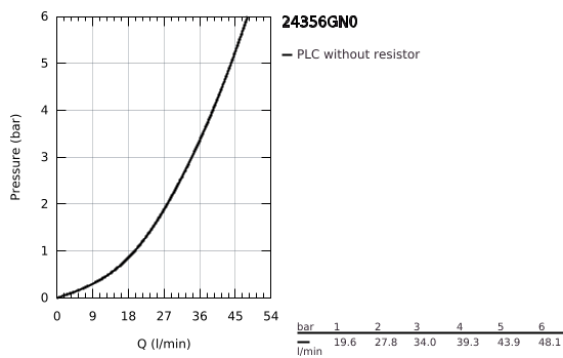

24 356 GN0 ATRIO SINGLE-LEVER MIXER WITH 3-WAY DIVERTER

PRODUCT DESCRIPTION

- Colour: brushed cool sunrise
- trim set for GROHE Rapido SmartBox (35 604)
- GROHE SilkMove 46 mm ceramic cartridge
- GROHE LongLife finish
- GROHE FastFixation escutcheon with covered shaft sealing and covered fixing
- metal escutcheon, retroactively 6° adjustable
- 3-way diverter
- without roughing-in set 35 600/35 604 (please order separately)
- outlet A = 27 l/min, outlet B = 27 l/min, outlet C = 27 l/min

24 356 GN0 **ATRIO SINGLE-LEVER MIXER WITH 3-WAY DIVERTER**

SPARE PARTS, November 2022 – now

- 1: Lever (Spare part-nr. 48443GN0)
- 2: Diverter knob, round (Spare part-nr. 48447GN0)
- 3: Escutcheon (Spare part-nr. 49250GN0)
- 4: Mounting plate (Spare part-nr. 49094000)
- 5: cap (Spare part-nr. 02693GN0)
- 6: Cartridge (Spare part-nr. 46048000)
- 7: Diverter (Spare part-nr. 48448000)
- 8: Seal (Spare part-nr. 48360000)
- 9: Temperature limiter (Spare part-nr. 46308000)*
- 10: Universal extension set single-lever mixers, 25 mm (Spare part-nr. 14056000)*
- 11: Universal extension set single-lever mixers, 50 mm (Spare part-nr. 14057000)*