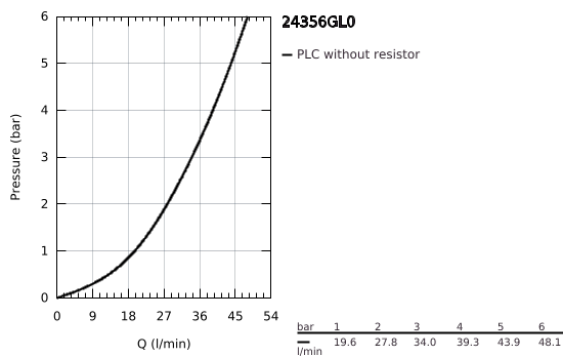

## 24 356 GL0 ATRIO SINGLE-LEVER MIXER WITH 3-WAY DIVERTER

### PRODUCT DESCRIPTION

- Colour: cool sunrise
- trim set for GROHE Rapido SmartBox (35 604)
- GROHE SilkMove 46 mm ceramic cartridge
- GROHE LongLife finish
- GROHE FastFixation escutcheon with covered shaft sealing and covered fixing
- metal escutcheon, retroactively 6° adjustable
- 3-way diverter
- without roughing-in set 35 600/35 604 (please order separately)
- outlet A = 27 l/min, outlet B = 27 l/min, outlet C = 27 l/min