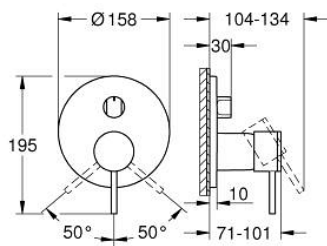

### PRODUCT DESCRIPTION

- Colour: cool sunrise
- trim set for GROHE Rapido SmartBox (35 604)
- GROHE SilkMove 46 mm ceramic cartridge
- GROHE LongLife finish
- GROHE FastFixation escutcheon with covered shaft sealing and covered fixing
- metal escutcheon, retroactively 6° adjustable
- 3-way diverter
- without roughing-in set 35 600/35 604 (please order separately)
- outlet A = 27 l/min, outlet B = 27 l/min, outlet C = 27 l/min

### SPARE PARTS, October 2021 – now

- 1: Lever (Spare part-nr. 48443GL0)
- 2: Diverter knob, round (Spare part-nr. 48447GL0)
- 3: Escutcheon (Spare part-nr. 49250GL0)
- 4: Mounting plate (Spare part-nr. 49094000)
- 5: cap (Spare part-nr. 02693GL0)
- 6: Cartridge (Spare part-nr. 46048000)
- 7: Diverter (Spare part-nr. 48448000)
- 8: Seal (Spare part-nr. 48360000)
- 9: Temperature limiter (Spare part-nr. 46308000)\*
- 10: Universal extension set single-lever mixers, 25 mm (Spare part-nr. 14056000)\*
- 11: Universal extension set single-lever mixers, 50 mm (Spare part-nr. 14057000)\*