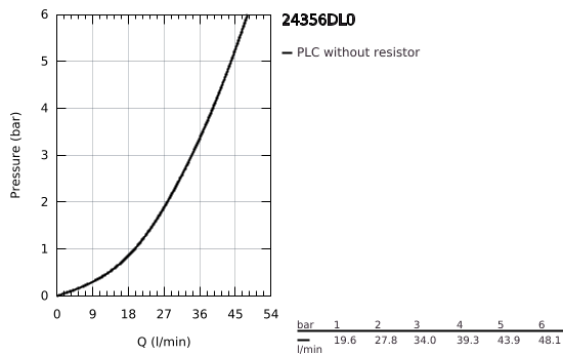

24 356 DL0 ATRIO SINGLE-LEVER MIXER WITH 3-WAY DIVERTER

PRODUCT DESCRIPTION

- Colour: brushed warm sunset
- trim set for GROHE Rapido SmartBox (35 604)
- GROHE SilkMove 46 mm ceramic cartridge
- GROHE LongLife finish
- GROHE FastFixation escutcheon with covered shaft sealing and covered fixing
- metal escutcheon, retroactively 6° adjustable
- 3-way diverter
- without roughing-in set 35 600/35 604 (please order separately)
- outlet A = 27 l/min, outlet B = 27 l/min, outlet C = 27 l/min

24 356 DL0 ATRIO SINGLE-LEVER MIXER WITH 3-WAY DIVERTER

SPARE PARTS, November 2022 – now

- 1: Lever (Spare part-nr. 48443DL0)
 - 2: Diverter knob, round (Spare part-nr. 48447DL0)
 - 3: Escutcheon (Spare part-nr. 49250DL0)
 - 4: Mounting plate (Spare part-nr. 49094000)
 - 5: cap (Spare part-nr. 02693DL0)
 - 6: Cartridge (Spare part-nr. 46048000)
 - 7: Diverter (Spare part-nr. 48448000)
 - 8: Seal (Spare part-nr. 48360000)
 - 9: Temperature limiter (Spare part-nr. 46308000)*
 - 10: Universal extension set single-lever mixers, 25 mm (Spare part-nr. 14056000)*
 - 11: Universal extension set single-lever mixers, 50 mm (Spare part-nr. 14057000)*
- * Optional accessories