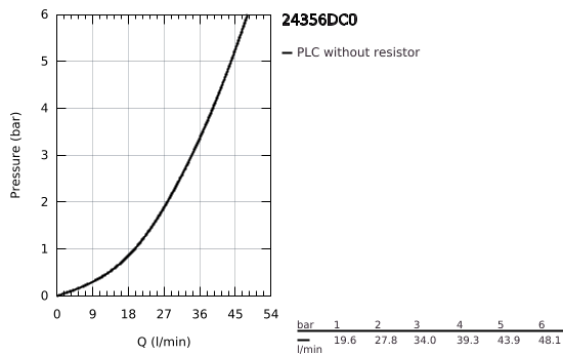

## 24 356 DC0 ATRIO SINGLE-LEVER MIXER WITH 3-WAY DIVERTER

### PRODUCT DESCRIPTION

- Colour: supersteel
- trim set for GROHE Rapido SmartBox (35 604)
- GROHE SilkMove 46 mm ceramic cartridge
- GROHE LongLife finish
- GROHE FastFixation escutcheon with covered shaft sealing and covered fixing
- metal escutcheon, retroactively 6° adjustable
- 3-way diverter
- without roughing-in set 35 600/35 604 (please order separately)
- outlet A = 27 l/min, outlet B = 27 l/min, outlet C = 27 l/min