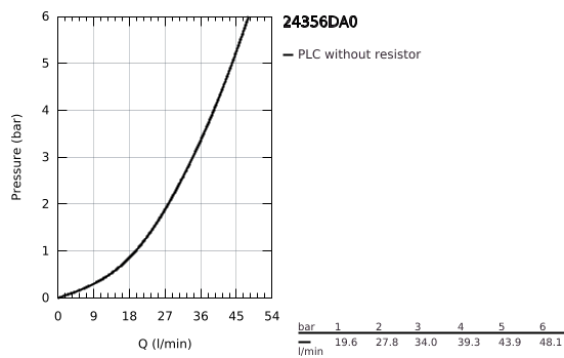

24 356 DA0 ATRIO SINGLE-LEVER MIXER WITH 3-WAY DIVERTER

PRODUCT DESCRIPTION

- Colour: warm sunset
- trim set for GROHE Rapido SmartBox (35 604)
- GROHE SilkMove 46 mm ceramic cartridge
- GROHE LongLife finish
- GROHE FastFixation escutcheon with covered shaft sealing and covered fixing
- metal escutcheon, retroactively 6° adjustable
- 3-way diverter
- without roughing-in set 35 600/35 604 (please order separately)
- outlet A = 27 l/min, outlet B = 27 l/min, outlet C = 27 l/min

24 356 DA0 ATRIO SINGLE-LEVER MIXER WITH 3-WAY DIVERTER

SPARE PARTS, October 2021 – now

- 1: Lever (Spare part-nr. 48443DA0)
 - 2: Diverter knob, round (Spare part-nr. 48447DA0)
 - 3: Escutcheon (Spare part-nr. 49250DA0)
 - 4: Mounting plate (Spare part-nr. 49094000)
 - 5: cap (Spare part-nr. 02693DA0)
 - 6: Cartridge (Spare part-nr. 46048000)
 - 7: Diverter (Spare part-nr. 48448000)
 - 8: Seal (Spare part-nr. 48360000)
 - 9: Temperature limiter (Spare part-nr. 46308000)*
 - 10: Universal extension set single-lever mixers, 25 mm (Spare part-nr. 14056000)*
 - 11: Universal extension set single-lever mixers, 50 mm (Spare part-nr. 14057000)*
- * Optional accessories