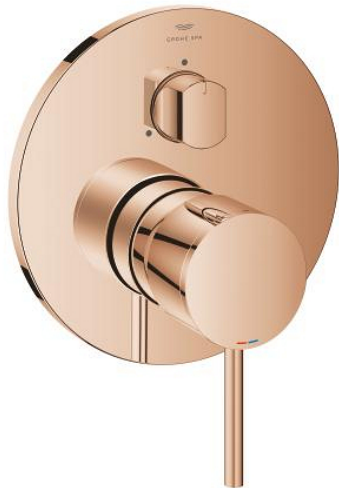

24 356 DA0 ATRIO SINGLE-LEVER MIXER WITH 3-WAY DIVERTER

PRODUCT DESCRIPTION

- Colour: warm sunset
- trim set for GROHE Rapido SmartBox (35 604)
- GROHE SilkMove 46 mm ceramic cartridge
- GROHE LongLife finish
- GROHE FastFixation escutcheon with covered shaft sealing and covered fixing
- metal escutcheon, retroactively 6° adjustable
- 3-way diverter
- without roughing-in set 35 600/35 604 (please order separately)
- outlet A = 27 l/min, outlet B = 27 l/min, outlet C = 27 l/min

24 356 DA0 ATRIO SINGLE-LEVER MIXER WITH 3-WAY DIVERTER

SPARE PARTS, October 2021 – now

- 1: Lever (Spare part-nr. 48443DA0)
 - 2: Diverter knob, round (Spare part-nr. 48447DA0)
 - 3: Escutcheon (Spare part-nr. 49250DA0)
 - 4: Mounting plate (Spare part-nr. 49094000)
 - 5: cap (Spare part-nr. 02693DA0)
 - 6: Cartridge (Spare part-nr. 46048000)
 - 7: Diverter (Spare part-nr. 48448000)
 - 8: Seal (Spare part-nr. 48360000)
 - 9: Temperature limiter (Spare part-nr. 46308000)*
 - 10: Universal extension set single-lever mixers, 25 mm (Spare part-nr. 14056000)*
 - 11: Universal extension set single-lever mixers, 50 mm (Spare part-nr. 14057000)*
- * Optional accessories