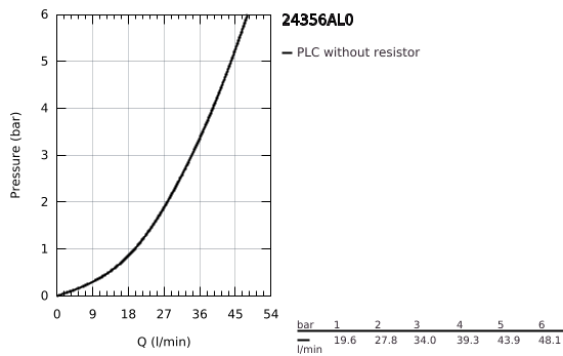

24 356 AL0 ATRIO SINGLE-LEVER MIXER WITH 3-WAY DIVERTER

PRODUCT DESCRIPTION

- Colour: brushed hard graphite
- trim set for GROHE Rapido SmartBox (35 604)
- GROHE SilkMove 46 mm ceramic cartridge
- GROHE LongLife finish
- GROHE FastFixation escutcheon with covered shaft sealing and covered fixing
- metal escutcheon, retroactively 6° adjustable
- 3-way diverter
- without roughing-in set 35 600/35 604 (please order separately)
- outlet A = 27 l/min, outlet B = 27 l/min, outlet C = 27 l/min

24 356 AL0 ATRIO SINGLE-LEVER MIXER WITH 3-WAY DIVERTER

SPARE PARTS, October 2021 – now

- 1: Lever (Spare part-nr. 48443AL0)
- 2: Diverter knob, round (Spare part-nr. 48447AL0)
- 3: Escutcheon (Spare part-nr. 49250AL0)
- 4: Mounting plate (Spare part-nr. 49094000)
- 5: Cap (Spare part-nr. 02693AL0)
- 6: Cartridge (Spare part-nr. 46048000)
- 7: Diverter (Spare part-nr. 48448000)
- 8: Seal (Spare part-nr. 48360000)
- 9: Temperature limiter (Spare part-nr. 46308000)*
- 10: Universal extension set single-lever mixers, 25 mm (Spare part-nr. 14056000)*
- 11: Universal extension set single-lever mixers, 50 mm (Spare part-nr. 14057000)*