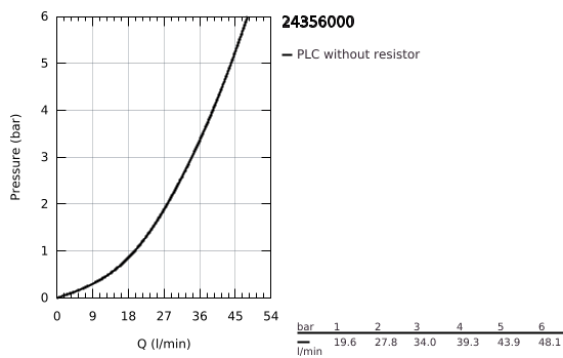

## 24 356 000 ATRIO SINGLE-LEVER MIXER WITH 3-WAY DIVERTER

### PRODUCT DESCRIPTION

- Colour: chrome
- trim set for GROHE Rapido SmartBox (35 604)
- GROHE SilkMove 46 mm ceramic cartridge
- GROHE LongLife finish
- GROHE FastFixation escutcheon with covered shaft sealing and covered fixing
- metal escutcheon, retroactively 6° adjustable
- 3-way diverter
- without roughing-in set 35 600/35 604 (please order separately)
- outlet A = 27 l/min, outlet B = 27 l/min, outlet C = 27 l/min