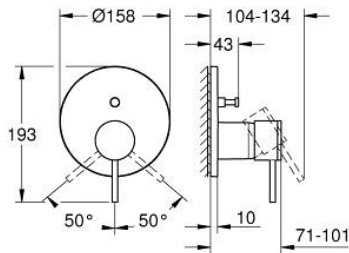

## 24 355 MS0 ATRIO SINGLE-LEVER MIXER WITH 2-WAY DIVERTER

### PRODUCT DESCRIPTION

- Colour: satin steel
- trim set for GROHE Rapido SmartBox (35 604)
- GROHE SilkMove 46 mm ceramic cartridge
- GROHE LongLife finish
- GROHE FastFixation escutcheon with covered shaft sealing and covered fixing
- metal escutcheon, retroactively 6° adjustable
- automatic 2-way diverter
- without roughing-in set 35 600/35 604 (please order separately)
- outlet B = 27 l/min, outlet C = 27 l/min

### SPARE PARTS, October 2022 – now

- 1: Lever (Spare part-nr. 48443MS0)
  - 2: Escutcheon (Spare part-nr. 48616MS0)
  - 3: Mounting plate (Spare part-nr. 48440000)
  - 4: cap (Spare part-nr. 02693MS0)
  - 5: Diverter knob (Spare part-nr. 48637MS0)
  - 6: Diverter (Spare part-nr. 48634000)
  - 7: Cartridge (Spare part-nr. 46048000)
  - 8: Non-return valve (Spare part-nr. 49085000)
  - 10: Temperature limiter (Spare part-nr. 46308000)\*
  - 11: Backflow protection combination (Spare part-nr. 14055000)\*
  - 12: Universal extension set single-lever mixers, 25 mm (Spare part-nr. 14056000)\*
  - 13: diverter (Spare part-nr. 48635000)\*
  - 14: Universal extension set single-lever mixers, 50 mm (Spare part-nr. 14057000)\*
  - 15: diverter (Spare part-nr. 48636000)\*
- \* Optional accessories