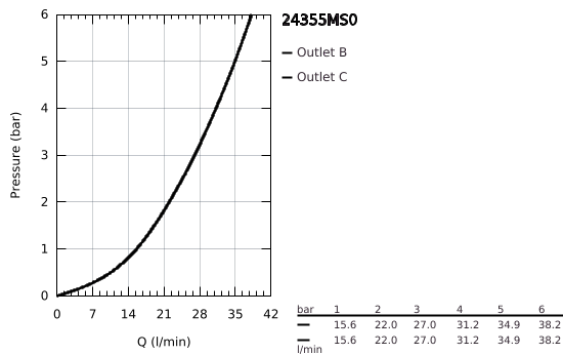

## 24 355 MS0 ATRIO SINGLE-LEVER MIXER WITH 2-WAY DIVERTER

### PRODUCT DESCRIPTION

- Colour: satin steel
- trim set for GROHE Rapido SmartBox (35 604)
- GROHE SilkMove 46 mm ceramic cartridge
- GROHE LongLife finish
- GROHE FastFixation escutcheon with covered shaft sealing and covered fixing
- metal escutcheon, retroactively 6° adjustable
- automatic 2-way diverter
- without roughing-in set 35 600/35 604 (please order separately)
- outlet B = 27 l/min, outlet C = 27 l/min