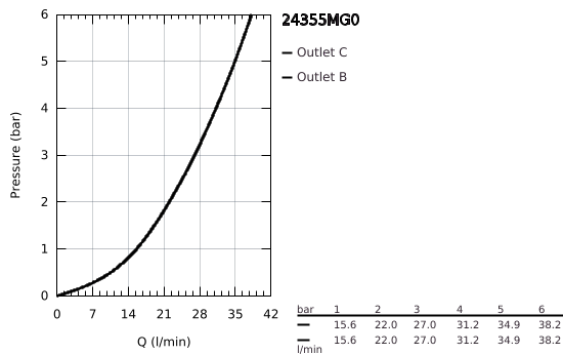

24 355 MG0 ATRIO SINGLE-LEVER MIXER WITH 2-WAY DIVERTER

PRODUCT DESCRIPTION

- Colour: satin graphite
- trim set for GROHE Rapido SmartBox (35 604)
- GROHE SilkMove 46 mm ceramic cartridge
- GROHE LongLife finish
- GROHE FastFixation escutcheon with covered shaft sealing and covered fixing
- metal escutcheon, retroactively 6° adjustable
- automatic 2-way diverter
- without roughing-in set 35 600/35 604 (please order separately)
- outlet B = 27 l/min, outlet C = 27 l/min