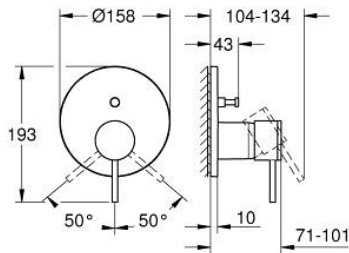

24 355 MG0 ATRIO SINGLE-LEVER MIXER WITH 2-WAY DIVERTER

PRODUCT DESCRIPTION

- Colour: satin graphite
- trim set for GROHE Rapido SmartBox (35 604)
- GROHE SilkMove 46 mm ceramic cartridge
- GROHE LongLife finish
- GROHE FastFixation escutcheon with covered shaft sealing and covered fixing
- metal escutcheon, retroactively 6° adjustable
- automatic 2-way diverter
- without roughing-in set 35 600/35 604 (please order separately)
- outlet B = 27 l/min, outlet C = 27 l/min

24 355 MG0 ATRIO SINGLE-LEVER MIXER WITH 2-WAY DIVERTER

SPARE PARTS, October 2022 – now

- 1: Lever (Spare part-nr. 48443MG0)
 - 2: Escutcheon (Spare part-nr. 48616MG0)
 - 3: Mounting plate (Spare part-nr. 48440000)
 - 4: cap (Spare part-nr. 02693MG0)
 - 5: Diverter knob (Spare part-nr. 48637MG0)
 - 6: Diverter (Spare part-nr. 48634000)
 - 7: Cartridge (Spare part-nr. 46048000)
 - 8: Non-return valve (Spare part-nr. 49085000)
 - 9: Seal (Spare part-nr. 48360000)
 - 10: Temperature limiter (Spare part-nr. 46308000)*
 - 11: Backflow protection combination (Spare part-nr. 14055000)*
 - 12: Universal extension set single-lever mixers, 25 mm (Spare part-nr. 14056000)*
 - 13: diverter (Spare part-nr. 48635000)*
 - 14: Universal extension set single-lever mixers, 50 mm (Spare part-nr. 14057000)*
 - 15: diverter (Spare part-nr. 48636000)*
- * Optional accessories