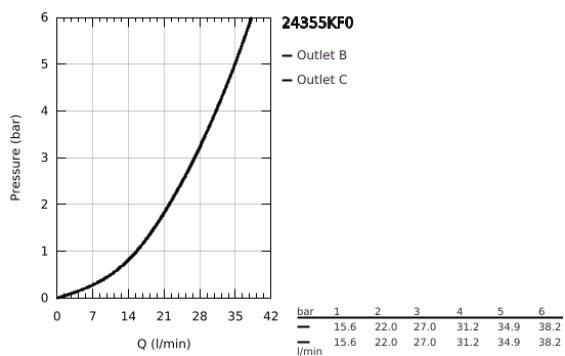

## 24 355 KF0 ATRIO SINGLE-LEVER MIXER WITH 2-WAY DIVERTER

### PRODUCT DESCRIPTION

- Colour: phantom black
- trim set for GROHE Rapido SmartBox (35 604)
- GROHE SilkMove 46 mm ceramic cartridge
- GROHE FastFixation escutcheon with covered shaft sealing and covered fixing
- metal escutcheon, retroactively 6° adjustable
- automatic 2-way diverter
- without roughing-in set 35 600/35 604 (please order separately)
- outlet B = 27 l/min, outlet C = 27 l/min