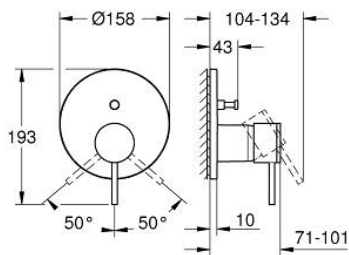

## 24 355 KF0 ATRIO SINGLE-LEVER MIXER WITH 2-WAY DIVERTER

### PRODUCT DESCRIPTION

- Colour: phantom black
- trim set for GROHE Rapido SmartBox (35 604)
- GROHE SilkMove 46 mm ceramic cartridge
- GROHE FastFixation escutcheon with covered shaft sealing and covered fixing
- metal escutcheon, retroactively 6° adjustable
- automatic 2-way diverter
- without roughing-in set 35 600/35 604 (please order separately)
- outlet B = 27 l/min, outlet C = 27 l/min

### SPARE PARTS, January 2024 – now

- 1: Lever (Spare part-nr. 48443KF0)
  - 2: Escutcheon (Spare part-nr. 48616KF0)
  - 3: Mounting plate (Spare part-nr. 48440000)
  - 4: cap (Spare part-nr. 02693KF0)
  - 5: Diverter knob (Spare part-nr. 48637KF0)
  - 6: Diverter (Spare part-nr. 48634000)
  - 7: Cartridge (Spare part-nr. 46048000)
  - 8: Non-return valve (Spare part-nr. 49085000)
  - 9: Seal (Spare part-nr. 48360000)
  - 10: Temperature limiter (Spare part-nr. 46308000)\*
  - 11: Backflow protection combination (Spare part-nr. 14055000)\*
  - 12: Universal extension set single-lever mixers, 25 mm (Spare part-nr. 14056000)\*
  - 13: diverter (Spare part-nr. 48635000)\*
  - 14: Universal extension set single-lever mixers, 50 mm (Spare part-nr. 14057000)\*
  - 15: diverter (Spare part-nr. 48636000)\*
- \* Optional accessories