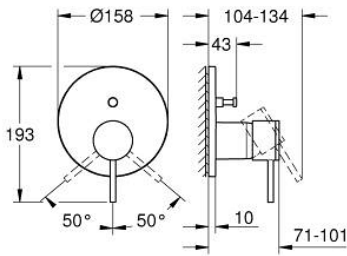

## 24 355 GN0 ATRIO SINGLE-LEVER MIXER WITH 2-WAY DIVERTER

### PRODUCT DESCRIPTION

- Colour: brushed cool sunrise
- trim set for GROHE Rapido SmartBox (35 604)
- GROHE SilkMove 46 mm ceramic cartridge
- GROHE LongLife finish
- GROHE FastFixation escutcheon with covered shaft sealing and covered fixing
- metal escutcheon, retroactively 6° adjustable
- automatic 2-way diverter
- without roughing-in set 35 600/35 604 (please order separately)
- outlet B = 27 l/min, outlet C = 27 l/min

### SPARE PARTS, November 2022 – now

- 1: Lever (Spare part-nr. 48443GN0)
  - 2: Escutcheon (Spare part-nr. 48616GN0)
  - 3: Mounting plate (Spare part-nr. 48440000)
  - 4: cap (Spare part-nr. 02693GN0)
  - 5: Diverter knob (Spare part-nr. 48637GN0)
  - 6: Diverter (Spare part-nr. 48634000)
  - 7: Cartridge (Spare part-nr. 46048000)
  - 8: Non-return valve (Spare part-nr. 49085000)
  - 9: Seal (Spare part-nr. 48360000)
  - 10: Temperature limiter (Spare part-nr. 46308000)\*
  - 11: Backflow protection combination (Spare part-nr. 14055000)\*
  - 12: Universal extension set single-lever mixers, 25 mm (Spare part-nr. 14056000)\*
  - 13: diverter (Spare part-nr. 48635000)\*
  - 14: Universal extension set single-lever mixers, 50 mm (Spare part-nr. 14057000)\*
  - 15: diverter (Spare part-nr. 48636000)\*
- \* Optional accessories