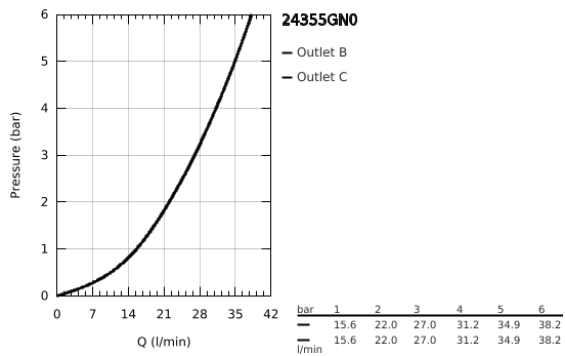

## 24 355 GN0 ATRIO SINGLE-LEVER MIXER WITH 2-WAY DIVERTER

### PRODUCT DESCRIPTION

- Colour: brushed cool sunrise
- trim set for GROHE Rapido SmartBox (35 604)
- GROHE SilkMove 46 mm ceramic cartridge
- GROHE LongLife finish
- GROHE FastFixation escutcheon with covered shaft sealing and covered fixing
- metal escutcheon, retroactively 6° adjustable
- automatic 2-way diverter
- without roughing-in set 35 600/35 604 (please order separately)
- outlet B = 27 l/min, outlet C = 27 l/min