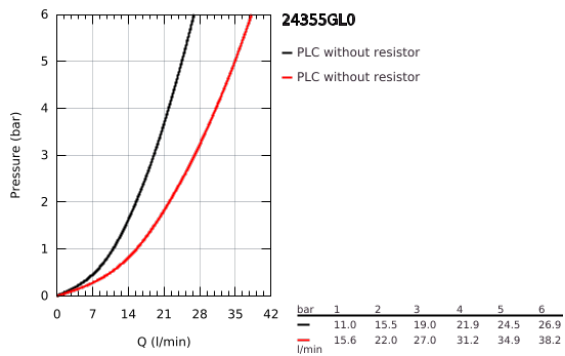

24 355 GL0 ATRIO SINGLE-LEVER MIXER WITH 2-WAY DIVERTER

PRODUCT DESCRIPTION

- Colour: cool sunrise
- trim set for GROHE Rapido SmartBox (35 604)
- GROHE SilkMove 46 mm ceramic cartridge
- GROHE LongLife finish
- GROHE FastFixation escutcheon with covered shaft sealing and covered fixing
- metal escutcheon, retroactively 6° adjustable
- automatic 2-way diverter
- without roughing-in set 35 600/35 604 (please order separately)
- outlet B = 27 l/min, outlet C = 27 l/min