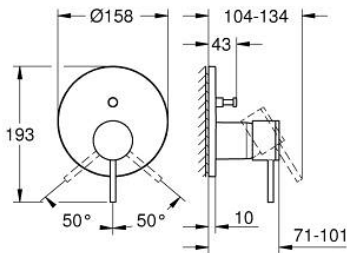

24 355 GL0 ATRIO SINGLE-LEVER MIXER WITH 2-WAY DIVERTER

PRODUCT DESCRIPTION

- Colour: cool sunrise
- trim set for GROHE Rapido SmartBox (35 604)
- GROHE SilkMove 46 mm ceramic cartridge
- GROHE LongLife finish
- GROHE FastFixation escutcheon with covered shaft sealing and covered fixing
- metal escutcheon, retroactively 6° adjustable
- automatic 2-way diverter
- without roughing-in set 35 600/35 604 (please order separately)
- outlet B = 27 l/min, outlet C = 27 l/min

24 355 GL0 ATRIO SINGLE-LEVER MIXER WITH 2-WAY DIVERTER

SPARE PARTS, October 2021 – now

- 1: Lever (Spare part-nr. 48443GL0)
 - 2: Escutcheon (Spare part-nr. 48616GL0)
 - 3: Mounting plate (Spare part-nr. 48440000)
 - 4: cap (Spare part-nr. 02693GL0)
 - 5: Diverter knob (Spare part-nr. 48637GL0)
 - 6: Diverter (Spare part-nr. 48634000)
 - 7: Cartridge (Spare part-nr. 46048000)
 - 8: Non-return valve (Spare part-nr. 49085000)
 - 9: Seal (Spare part-nr. 48360000)
 - 10: Temperature limiter (Spare part-nr. 46308000)*
 - 11: Backflow protection combination (Spare part-nr. 14055000)*
 - 12: Universal extension set single-lever mixers, 25 mm (Spare part-nr. 14056000)*
 - 13: diverter (Spare part-nr. 48635000)*
 - 14: Universal extension set single-lever mixers, 50 mm (Spare part-nr. 14057000)*
 - 15: diverter (Spare part-nr. 48636000)*
- * Optional accessories