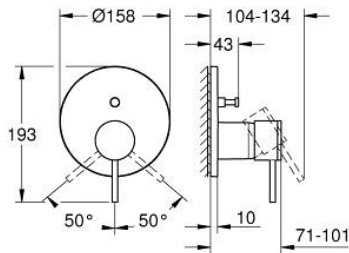

24 355 DL0 ATRIO SINGLE-LEVER MIXER WITH 2-WAY DIVERTER

PRODUCT DESCRIPTION

- Colour: brushed warm sunset
- trim set for GROHE Rapido SmartBox (35 604)
- GROHE SilkMove 46 mm ceramic cartridge
- GROHE LongLife finish
- GROHE FastFixation escutcheon with covered shaft sealing and covered fixing
- metal escutcheon, retroactively 6° adjustable
- automatic 2-way diverter
- without roughing-in set 35 600/35 604 (please order separately)
- outlet B = 27 l/min, outlet C = 27 l/min

24 355 DL0 ATRIO SINGLE-LEVER MIXER WITH 2-WAY DIVERTER

SPARE PARTS, November 2022 – now

- 1: Lever (Spare part-nr. 48443DL0)
 - 2: Escutcheon (Spare part-nr. 48616DL0)
 - 3: Mounting plate (Spare part-nr. 48440000)
 - 4: cap (Spare part-nr. 02693DL0)
 - 5: Diverter knob (Spare part-nr. 48637DL0)
 - 6: Diverter (Spare part-nr. 48634000)
 - 7: Cartridge (Spare part-nr. 46048000)
 - 8: Non-return valve (Spare part-nr. 49085000)
 - 9: Seal (Spare part-nr. 48360000)
 - 10: Temperature limiter (Spare part-nr. 46308000)*
 - 11: Backflow protection combination (Spare part-nr. 14055000)*
 - 12: Universal extension set single-lever mixers, 25 mm (Spare part-nr. 14056000)*
 - 13: diverter (Spare part-nr. 48635000)*
 - 14: Universal extension set single-lever mixers, 50 mm (Spare part-nr. 14057000)*
 - 15: diverter (Spare part-nr. 48636000)*
- * Optional accessories