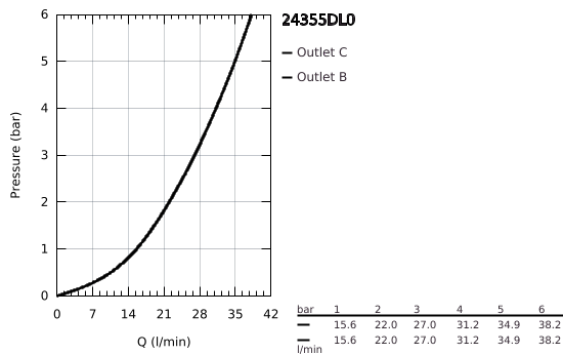

24 355 DL0 ATRIO SINGLE-LEVER MIXER WITH 2-WAY DIVERTER

PRODUCT DESCRIPTION

- Colour: brushed warm sunset
- trim set for GROHE Rapido SmartBox (35 604)
- GROHE SilkMove 46 mm ceramic cartridge
- GROHE LongLife finish
- GROHE FastFixation escutcheon with covered shaft sealing and covered fixing
- metal escutcheon, retroactively 6° adjustable
- automatic 2-way diverter
- without roughing-in set 35 600/35 604 (please order separately)
- outlet B = 27 l/min, outlet C = 27 l/min

24 355 DL0 ATRIO SINGLE-LEVER MIXER WITH 2-WAY DIVERTER

SPARE PARTS, November 2022 – now

- 1: Lever (Spare part-nr. 48443DL0)
 - 2: Escutcheon (Spare part-nr. 48616DL0)
 - 3: Mounting plate (Spare part-nr. 48440000)
 - 4: cap (Spare part-nr. 02693DL0)
 - 5: Diverter knob (Spare part-nr. 48637DL0)
 - 6: Diverter (Spare part-nr. 48634000)
 - 7: Cartridge (Spare part-nr. 46048000)
 - 8: Non-return valve (Spare part-nr. 49085000)
 - 9: Seal (Spare part-nr. 48360000)
 - 10: Temperature limiter (Spare part-nr. 46308000)*
 - 11: Backflow protection combination (Spare part-nr. 14055000)*
 - 12: Universal extension set single-lever mixers, 25 mm (Spare part-nr. 14056000)*
 - 13: diverter (Spare part-nr. 48635000)*
 - 14: Universal extension set single-lever mixers, 50 mm (Spare part-nr. 14057000)*
 - 15: diverter (Spare part-nr. 48636000)*
- * Optional accessories