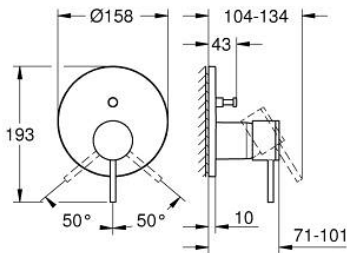

## 24 355 DC0 ATRIO SINGLE-LEVER MIXER WITH 2-WAY DIVERTER

### PRODUCT DESCRIPTION

- Colour: supersteel
- trim set for GROHE Rapido SmartBox (35 604)
- GROHE SilkMove 46 mm ceramic cartridge
- GROHE LongLife finish
- GROHE FastFixation escutcheon with covered shaft sealing and covered fixing
- metal escutcheon, retroactively 6° adjustable
- automatic 2-way diverter
- without roughing-in set 35 600/35 604 (please order separately)
- outlet B = 27 l/min, outlet C = 27 l/min

### SPARE PARTS, October 2021 – now

- 1: Lever (Spare part-nr. 48443DC0)
  - 2: Escutcheon (Spare part-nr. 48616DC0)
  - 3: Mounting plate (Spare part-nr. 48440000)
  - 4: Cap (Spare part-nr. 02693DC0)
  - 5: Diverter knob (Spare part-nr. 48637DC0)
  - 6: Diverter (Spare part-nr. 48634000)
  - 7: Cartridge (Spare part-nr. 46048000)
  - 8: Non-return valve (Spare part-nr. 49085000)
  - 9: Seal (Spare part-nr. 48360000)
  - 10: Temperature limiter (Spare part-nr. 46308000)\*
  - 11: Backflow protection combination (Spare part-nr. 14055000)\*
  - 12: Universal extension set single-lever mixers, 25 mm (Spare part-nr. 14056000)\*
  - 13: diverter (Spare part-nr. 48635000)\*
  - 14: Universal extension set single-lever mixers, 50 mm (Spare part-nr. 14057000)\*
  - 15: diverter (Spare part-nr. 48636000)\*
- \* Optional accessories