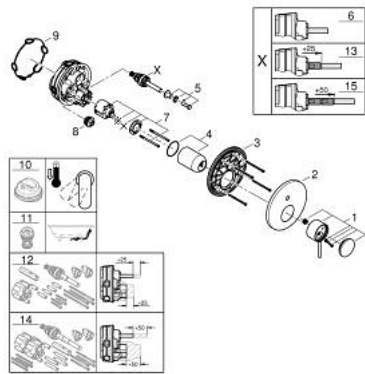

## 24 355 DC0 ATRIO SINGLE-LEVER MIXER WITH 2-WAY DIVERTER

### PRODUCT DESCRIPTION

- Colour: supersteel
- trim set for GROHE Rapido SmartBox (35 604)
- GROHE SilkMove 46 mm ceramic cartridge
- GROHE LongLife finish
- GROHE FastFixation escutcheon with covered shaft sealing and covered fixing
- metal escutcheon, retroactively 6° adjustable
- automatic 2-way diverter
- without roughing-in set 35 600/35 604 (please order separately)
- outlet B = 27 l/min, outlet C = 27 l/min

### SPARE PARTS, October 2021 – now

- 1: Lever (Spare part-nr. 48443DC0)
  - 2: Escutcheon (Spare part-nr. 48616DC0)
  - 3: Mounting plate (Spare part-nr. 48440000)
  - 4: Cap (Spare part-nr. 02693DC0)
  - 5: Diverter knob (Spare part-nr. 48637DC0)
  - 6: Diverter (Spare part-nr. 48634000)
  - 7: Cartridge (Spare part-nr. 46048000)
  - 8: Non-return valve (Spare part-nr. 49085000)
  - 9: Seal (Spare part-nr. 48360000)
  - 10: Temperature limiter (Spare part-nr. 46308000)\*
  - 11: Backflow protection combination (Spare part-nr. 14055000)\*
  - 12: Universal extension set single-lever mixers, 25 mm (Spare part-nr. 14056000)\*
  - 13: diverter (Spare part-nr. 48635000)\*
  - 14: Universal extension set single-lever mixers, 50 mm (Spare part-nr. 14057000)\*
  - 15: diverter (Spare part-nr. 48636000)\*
- \* Optional accessories