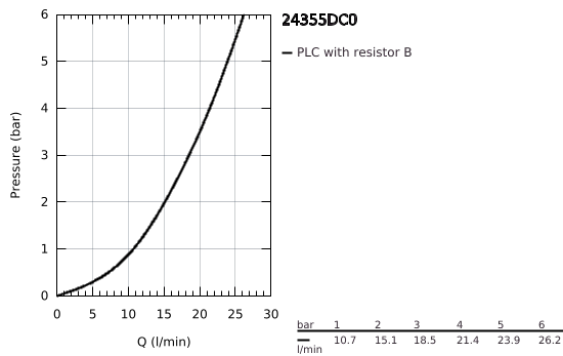

## 24 355 DC0 ATRIO SINGLE-LEVER MIXER WITH 2-WAY DIVERTER

### PRODUCT DESCRIPTION

- Colour: supersteel
- trim set for GROHE Rapido SmartBox (35 604)
- GROHE SilkMove 46 mm ceramic cartridge
- GROHE LongLife finish
- GROHE FastFixation escutcheon with covered shaft sealing and covered fixing
- metal escutcheon, retroactively 6° adjustable
- automatic 2-way diverter
- without roughing-in set 35 600/35 604 (please order separately)
- outlet B = 27 l/min, outlet C = 27 l/min