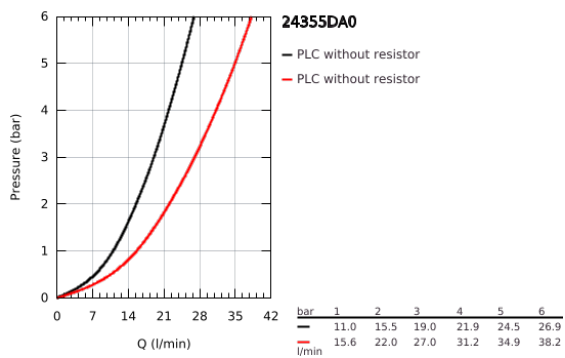

24 355 DA0 ATRIO SINGLE-LEVER MIXER WITH 2-WAY DIVERTER

PRODUCT DESCRIPTION

- Colour: warm sunset
- trim set for GROHE Rapido SmartBox (35 604)
- GROHE SilkMove 46 mm ceramic cartridge
- GROHE LongLife finish
- GROHE FastFixation escutcheon with covered shaft sealing and covered fixing
- metal escutcheon, retroactively 6° adjustable
- automatic 2-way diverter
- without roughing-in set 35 600/35 604 (please order separately)
- outlet B = 27 l/min, outlet C = 27 l/min

24 355 DA0 ATRIO SINGLE-LEVER MIXER WITH 2-WAY DIVERTER

SPARE PARTS, October 2021 – now

- 1: Lever (Spare part-nr. 48443DA0)
 - 2: Escutcheon (Spare part-nr. 48616DA0)
 - 3: Mounting plate (Spare part-nr. 48440000)
 - 4: cap (Spare part-nr. 02693DA0)
 - 5: Diverter knob (Spare part-nr. 48637DA0)
 - 6: Diverter (Spare part-nr. 48634000)
 - 7: Cartridge (Spare part-nr. 46048000)
 - 8: Non-return valve (Spare part-nr. 49085000)
 - 9: Seal (Spare part-nr. 48360000)
 - 10: Temperature limiter (Spare part-nr. 46308000)*
 - 11: Backflow protection combination (Spare part-nr. 14055000)*
 - 12: Universal extension set single-lever mixers, 25 mm (Spare part-nr. 14056000)*
 - 13: diverter (Spare part-nr. 48635000)*
 - 14: Universal extension set single-lever mixers, 50 mm (Spare part-nr. 14057000)*
 - 15: diverter (Spare part-nr. 48636000)*
- * Optional accessories