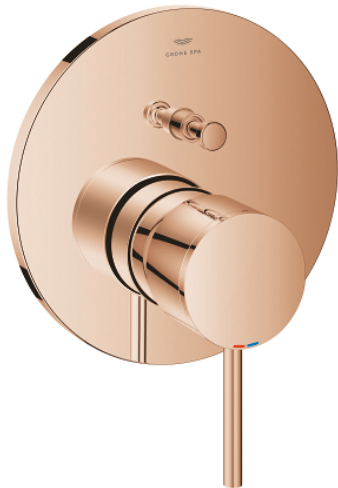

24 355 DA0 ATRIO SINGLE-LEVER MIXER WITH 2-WAY DIVERTER

PRODUCT DESCRIPTION

- Colour: warm sunset
- trim set for GROHE Rapido SmartBox (35 604)
- GROHE SilkMove 46 mm ceramic cartridge
- GROHE LongLife finish
- GROHE FastFixation escutcheon with covered shaft sealing and covered fixing
- metal escutcheon, retroactively 6° adjustable
- automatic 2-way diverter
- without roughing-in set 35 600/35 604 (please order separately)
- outlet B = 27 l/min, outlet C = 27 l/min

24 355 DA0 ATRIO SINGLE-LEVER MIXER WITH 2-WAY DIVERTER

SPARE PARTS, October 2021 – now

- 1: Lever (Spare part-nr. 48443DA0)
 - 2: Escutcheon (Spare part-nr. 48616DA0)
 - 3: Mounting plate (Spare part-nr. 48440000)
 - 4: cap (Spare part-nr. 02693DA0)
 - 5: Diverter knob (Spare part-nr. 48637DA0)
 - 6: Diverter (Spare part-nr. 48634000)
 - 7: Cartridge (Spare part-nr. 46048000)
 - 8: Non-return valve (Spare part-nr. 49085000)
 - 9: Seal (Spare part-nr. 48360000)
 - 10: Temperature limiter (Spare part-nr. 46308000)*
 - 11: Backflow protection combination (Spare part-nr. 14055000)*
 - 12: Universal extension set single-lever mixers, 25 mm (Spare part-nr. 14056000)*
 - 13: diverter (Spare part-nr. 48635000)*
 - 14: Universal extension set single-lever mixers, 50 mm (Spare part-nr. 14057000)*
 - 15: diverter (Spare part-nr. 48636000)*
- * Optional accessories