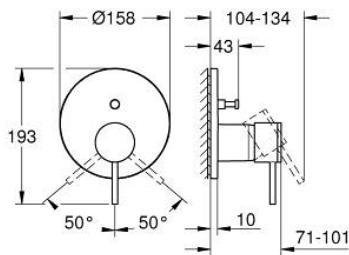

24 355 DA0 ATRIO SINGLE-LEVER MIXER WITH 2-WAY DIVERTER

PRODUCT DESCRIPTION

- Colour: warm sunset
- trim set for GROHE Rapido SmartBox (35 604)
- GROHE SilkMove 46 mm ceramic cartridge
- GROHE LongLife finish
- GROHE FastFixation escutcheon with covered shaft sealing and covered fixing
- metal escutcheon, retroactively 6° adjustable
- automatic 2-way diverter
- without roughing-in set 35 600/35 604 (please order separately)
- outlet B = 27 l/min, outlet C = 27 l/min

24 355 DA0 ATRIO SINGLE-LEVER MIXER WITH 2-WAY DIVERTER

SPARE PARTS, October 2021 – now

- 1: Lever (Spare part-nr. 48443DA0)
 - 2: Escutcheon (Spare part-nr. 48616DA0)
 - 3: Mounting plate (Spare part-nr. 48440000)
 - 4: cap (Spare part-nr. 02693DA0)
 - 5: Diverter knob (Spare part-nr. 48637DA0)
 - 6: Diverter (Spare part-nr. 48634000)
 - 7: Cartridge (Spare part-nr. 46048000)
 - 8: Non-return valve (Spare part-nr. 49085000)
 - 9: Seal (Spare part-nr. 48360000)
 - 10: Temperature limiter (Spare part-nr. 46308000)*
 - 11: Backflow protection combination (Spare part-nr. 14055000)*
 - 12: Universal extension set single-lever mixers, 25 mm (Spare part-nr. 14056000)*
 - 13: diverter (Spare part-nr. 48635000)*
 - 14: Universal extension set single-lever mixers, 50 mm (Spare part-nr. 14057000)*
 - 15: diverter (Spare part-nr. 48636000)*
- * Optional accessories