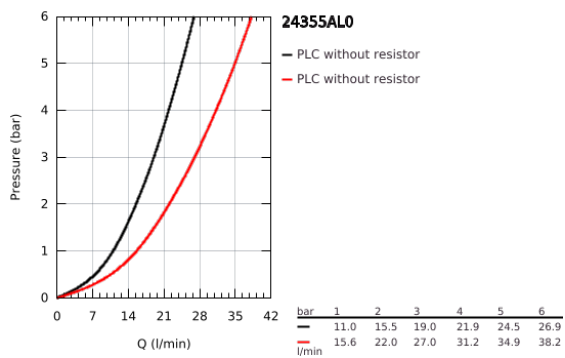

24 355 AL0 ATRIO SINGLE-LEVER MIXER WITH 2-WAY DIVERTER

PRODUCT DESCRIPTION

- Colour: brushed hard graphite
- trim set for GROHE Rapido SmartBox (35 604)
- GROHE SilkMove 46 mm ceramic cartridge
- GROHE LongLife finish
- GROHE FastFixation escutcheon with covered shaft sealing and covered fixing
- metal escutcheon, retroactively 6° adjustable
- automatic 2-way diverter
- without roughing-in set 35 600/35 604 (please order separately)
- outlet B = 27 l/min, outlet C = 27 l/min

24 355 AL0 ATRIO SINGLE-LEVER MIXER WITH 2-WAY DIVERTER

SPARE PARTS, October 2021 – now

- 1: Lever (Spare part-nr. 48443AL0)
 - 2: Escutcheon (Spare part-nr. 48616AL0)
 - 3: Mounting plate (Spare part-nr. 48440000)
 - 4: Cap (Spare part-nr. 02693AL0)
 - 5: Diverter knob (Spare part-nr. 48637AL0)
 - 6: Diverter (Spare part-nr. 48634000)
 - 7: Cartridge (Spare part-nr. 46048000)
 - 8: Non-return valve (Spare part-nr. 49085000)
 - 9: Seal (Spare part-nr. 48360000)
 - 10: Temperature limiter (Spare part-nr. 46308000)*
 - 11: Backflow protection combination (Spare part-nr. 14055000)*
 - 12: Universal extension set single-lever mixers, 25 mm (Spare part-nr. 14056000)*
 - 13: diverter (Spare part-nr. 48635000)*
 - 14: Universal extension set single-lever mixers, 50 mm (Spare part-nr. 14057000)*
 - 15: diverter (Spare part-nr. 48636000)*
- * Optional accessories