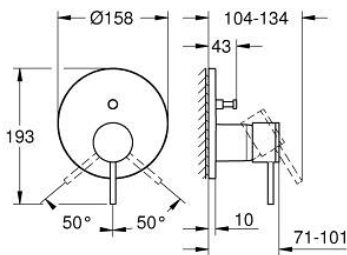

24 355 AL0 ATRIO SINGLE-LEVER MIXER WITH 2-WAY DIVERTER

PRODUCT DESCRIPTION

- Colour: brushed hard graphite
- trim set for GROHE Rapido SmartBox (35 604)
- GROHE SilkMove 46 mm ceramic cartridge
- GROHE LongLife finish
- GROHE FastFixation escutcheon with covered shaft sealing and covered fixing
- metal escutcheon, retroactively 6° adjustable
- automatic 2-way diverter
- without roughing-in set 35 600/35 604 (please order separately)
- outlet B = 27 l/min, outlet C = 27 l/min

24 355 AL0 ATRIO SINGLE-LEVER MIXER WITH 2-WAY DIVERTER

SPARE PARTS, October 2021 – now

- 1: Lever (Spare part-nr. 48443AL0)
 - 2: Escutcheon (Spare part-nr. 48616AL0)
 - 3: Mounting plate (Spare part-nr. 48440000)
 - 4: Cap (Spare part-nr. 02693AL0)
 - 5: Diverter knob (Spare part-nr. 48637AL0)
 - 6: Diverter (Spare part-nr. 48634000)
 - 7: Cartridge (Spare part-nr. 46048000)
 - 8: Non-return valve (Spare part-nr. 49085000)
 - 9: Seal (Spare part-nr. 48360000)
 - 10: Temperature limiter (Spare part-nr. 46308000)*
 - 11: Backflow protection combination (Spare part-nr. 14055000)*
 - 12: Universal extension set single-lever mixers, 25 mm (Spare part-nr. 14056000)*
 - 13: diverter (Spare part-nr. 48635000)*
 - 14: Universal extension set single-lever mixers, 50 mm (Spare part-nr. 14057000)*
 - 15: diverter (Spare part-nr. 48636000)*
- * Optional accessories