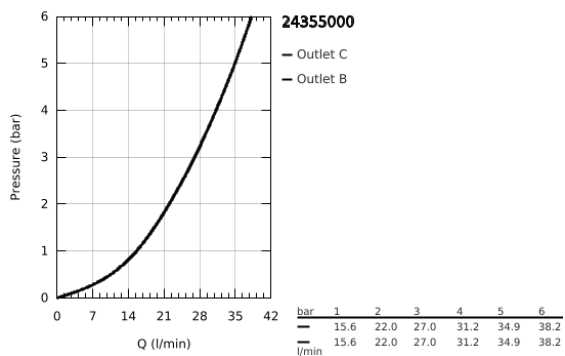

24 355 000 ATRIO SINGLE-LEVER MIXER WITH 2-WAY DIVERTER

PRODUCT DESCRIPTION

- Colour: chrome
- trim set for GROHE Rapido SmartBox (35 604)
- GROHE SilkMove 46 mm ceramic cartridge
- GROHE LongLife finish
- GROHE FastFixation escutcheon with covered shaft sealing and covered fixing
- metal escutcheon, retroactively 6° adjustable
- automatic 2-way diverter
- without roughing-in set 35 600/35 604 (please order separately)
- outlet B = 27 l/min, outlet C = 27 l/min