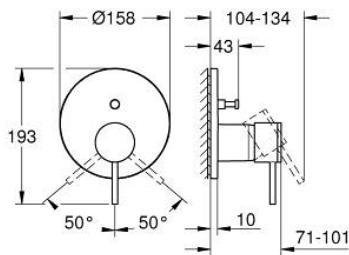

24 355 000 ATRIO SINGLE-LEVER MIXER WITH 2-WAY DIVERTER

PRODUCT DESCRIPTION

- Colour: chrome
- trim set for GROHE Rapido SmartBox (35 604)
- GROHE SilkMove 46 mm ceramic cartridge
- GROHE LongLife finish
- GROHE FastFixation escutcheon with covered shaft sealing and covered fixing
- metal escutcheon, retroactively 6° adjustable
- automatic 2-way diverter
- without roughing-in set 35 600/35 604 (please order separately)
- outlet B = 27 l/min, outlet C = 27 l/min

24 355 000 ATRIO SINGLE-LEVER MIXER WITH 2-WAY DIVERTER

SPARE PARTS, October 2021 – now

- 1: Lever (Spare part-nr. 48443000)
 - 2: Escutcheon (Spare part-nr. 48616000)
 - 3: Mounting plate (Spare part-nr. 48440000)
 - 4: Cap (Spare part-nr. 02693000)
 - 5: Diverter knob (Spare part-nr. 48637000)
 - 6: Diverter (Spare part-nr. 48634000)
 - 7: Cartridge (Spare part-nr. 46048000)
 - 8: Non-return valve (Spare part-nr. 49085000)
 - 9: Seal (Spare part-nr. 48360000)
 - 10: Temperature limiter (Spare part-nr. 46308000)*
 - 11: Backflow protection combination (Spare part-nr. 14055000)*
 - 12: Universal extension set single-lever mixers, 25 mm (Spare part-nr. 1405600)*
 - 13: diverter (Spare part-nr. 48635000)*
 - 14: Universal extension set single-lever mixers, 50 mm (Spare part-nr. 1405700)*
 - 15: diverter (Spare part-nr. 48636000)*
- * Optional accessories