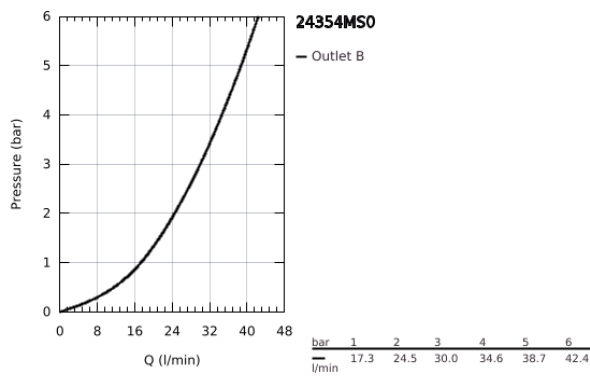

24 354 MS0 ATRIO SINGLE-LEVER SHOWER MIXER

PRODUCT DESCRIPTION

- Colour: satin steel
- trim set for GROHE Rapido SmartBox (35 604)
- GROHE SilkMove 46 mm ceramic cartridge
- GROHE LongLife finish
- GROHE FastFixation escutcheon with covered shaft sealing and covered fixing
- metal escutcheon, retroactively 6° adjustable
- without roughing-in set 35 600/35 604 (please order separately)
- outlet B or C = 30 l/min

24 354 MS0 ATRIO SINGLE-LEVER SHOWER MIXER

SPARE PARTS, October 2022 – now

- 1: Lever (Spare part-nr. 48443MS0)
- 2: escutcheon (Spare part-nr. 48615MS0)
- 3: Mounting plate (Spare part-nr. 48439000)
- 4: cap (Spare part-nr. 02693MS0)
- 5: Cartridge (Spare part-nr. 46048000)
- 6: Seal (Spare part-nr. 48360000)
- 7: Temperature limiter (Spare part-nr. 46308000)*
- 8: Universal extension set single-lever mixers, 25 mm (Spare part-nr. 14056000)*
- 9: Universal extension set single-lever mixers, 50 mm (Spare part-nr. 14057000)*