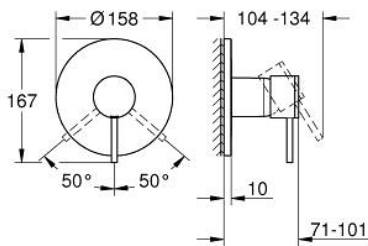

24 354 MS0 ATRIO SINGLE-LEVER SHOWER MIXER

PRODUCT DESCRIPTION

- Colour: satin steel
- trim set for GROHE Rapido SmartBox (35 604)
- GROHE SilkMove 46 mm ceramic cartridge
- GROHE LongLife finish
- GROHE FastFixation escutcheon with covered shaft sealing and covered fixing
- metal escutcheon, retroactively 6° adjustable
- without roughing-in set 35 600/35 604 (please order separately)
- outlet B or C = 30 l/min

24 354 MS0 ATRIO SINGLE-LEVER SHOWER MIXER

SPARE PARTS, October 2022 – now

- 1: Lever (Spare part-nr. 48443MS0)
- 2: escutcheon (Spare part-nr. 48615MS0)
- 3: Mounting plate (Spare part-nr. 48439000)
- 4: cap (Spare part-nr. 02693MS0)
- 5: Cartridge (Spare part-nr. 46048000)
- 6: Seal (Spare part-nr. 48360000)
- 7: Temperature limiter (Spare part-nr. 46308000)*
- 8: Universal extension set single-lever mixers, 25 mm (Spare part-nr. 14056000)*
- 9: Universal extension set single-lever mixers, 50 mm (Spare part-nr. 14057000)*