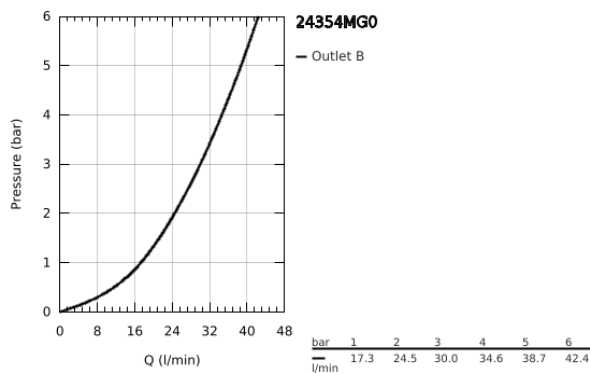

24 354 MG0 ATRIO SINGLE-LEVER SHOWER MIXER

PRODUCT DESCRIPTION

- Colour: satin graphite
- trim set for GROHE Rapido SmartBox (35 604)
- GROHE SilkMove 46 mm ceramic cartridge
- GROHE LongLife finish
- GROHE FastFixation escutcheon with covered shaft sealing and covered fixing
- metal escutcheon, retroactively 6° adjustable
- without roughing-in set 35 600/35 604 (please order separately)
- outlet B or C = 30 l/min

24 354 MG0 ATRIO SINGLE-LEVER SHOWER MIXER

SPARE PARTS, October 2022 – now

- 1: Lever (Spare part-nr. 48443MG0)
- 2: escutcheon (Spare part-nr. 48615MG0)
- 3: Mounting plate (Spare part-nr. 48439000)
- 4: cap (Spare part-nr. 02693MG0)
- 5: Cartridge (Spare part-nr. 46048000)
- 6: Seal (Spare part-nr. 48360000)
- 7: Temperature limiter (Spare part-nr. 46308000)*
- 8: Universal extension set single-lever mixers, 25 mm (Spare part-nr. 14056000)*
- 9: Universal extension set single-lever mixers, 50 mm (Spare part-nr. 14057000)*