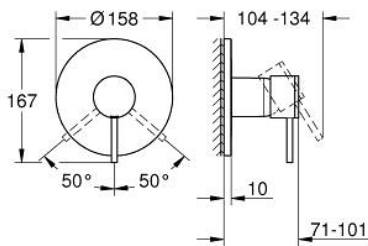

24 354 MG0 ATRIO SINGLE-LEVER SHOWER MIXER

PRODUCT DESCRIPTION

- Colour: satin graphite
- trim set for GROHE Rapido SmartBox (35 604)
- GROHE SilkMove 46 mm ceramic cartridge
- GROHE LongLife finish
- GROHE FastFixation escutcheon with covered shaft sealing and covered fixing
- metal escutcheon, retroactively 6° adjustable
- without roughing-in set 35 600/35 604 (please order separately)
- outlet B or C = 30 l/min

24 354 MG0 ATRIO SINGLE-LEVER SHOWER MIXER

SPARE PARTS, October 2022 – now

- 1: Lever (Spare part-nr. 48443MG0)
- 2: escutcheon (Spare part-nr. 48615MG0)
- 3: Mounting plate (Spare part-nr. 48439000)
- 4: cap (Spare part-nr. 02693MG0)
- 5: Cartridge (Spare part-nr. 46048000)
- 6: Seal (Spare part-nr. 48360000)
- 7: Temperature limiter (Spare part-nr. 46308000)*
- 8: Universal extension set single-lever mixers, 25 mm (Spare part-nr. 14056000)*
- 9: Universal extension set single-lever mixers, 50 mm (Spare part-nr. 14057000)*