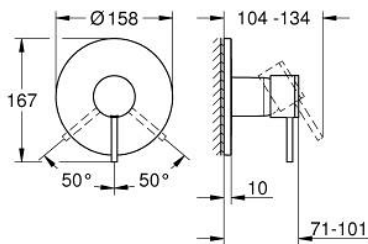

## 24 354 GN0 ATRIO SINGLE-LEVER SHOWER MIXER

### PRODUCT DESCRIPTION

- Colour: brushed cool sunrise
- trim set for GROHE Rapido SmartBox (35 604)
- GROHE SilkMove 46 mm ceramic cartridge
- GROHE LongLife finish
- GROHE FastFixation escutcheon with covered shaft sealing and covered fixing
- metal escutcheon, retroactively 6° adjustable
- without roughing-in set 35 600/35 604 (please order separately)
- outlet B or C = 30 l/min