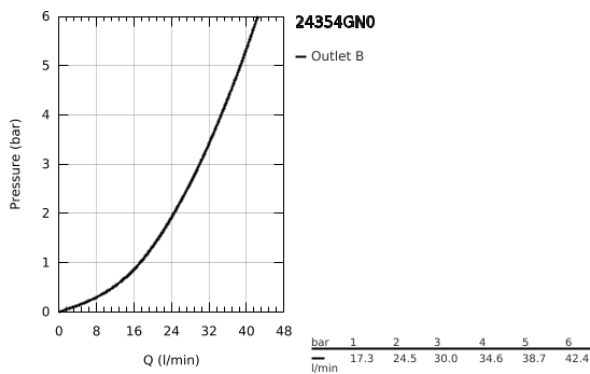

## 24 354 GN0 ATRIO SINGLE-LEVER SHOWER MIXER

### PRODUCT DESCRIPTION

- Colour: brushed cool sunrise
- trim set for GROHE Rapido SmartBox (35 604)
- GROHE SilkMove 46 mm ceramic cartridge
- GROHE LongLife finish
- GROHE FastFixation escutcheon with covered shaft sealing and covered fixing
- metal escutcheon, retroactively 6° adjustable
- without roughing-in set 35 600/35 604 (please order separately)
- outlet B or C = 30 l/min