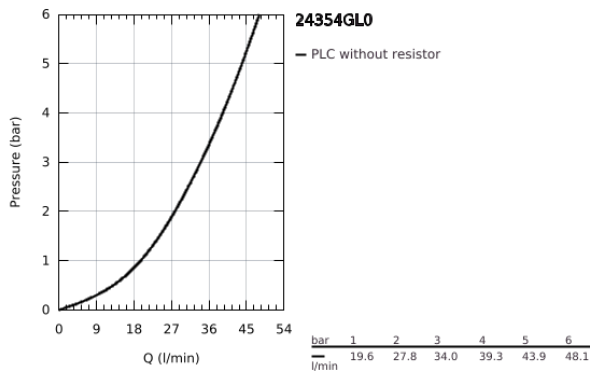

24 354 GL0 ATRIO SINGLE-LEVER SHOWER MIXER

PRODUCT DESCRIPTION

- Colour: cool sunrise
- trim set for GROHE Rapido SmartBox (35 604)
- GROHE SilkMove 46 mm ceramic cartridge
- GROHE LongLife finish
- GROHE FastFixation escutcheon with covered shaft sealing and covered fixing
- metal escutcheon, retroactively 6° adjustable
- without roughing-in set 35 600/35 604 (please order separately)
- outlet B or C = 30 l/min

24 354 GL0 ATRIO SINGLE-LEVER SHOWER MIXER

SPARE PARTS, October 2021 – now

- 1: Lever (Spare part-nr. 48443GL0)
 - 2: Escutcheon (Spare part-nr. 48615GL0)
 - 3: Mounting plate (Spare part-nr. 48439000)
 - 4: cap (Spare part-nr. 02693GL0)
 - 5: Cartridge (Spare part-nr. 46048000)
 - 6: Seal (Spare part-nr. 48360000)
 - 7: Temperature limiter (Spare part-nr. 46308000)*
 - 8: Universal extension set single-lever mixers, 25 mm (Spare part-nr. 14056000)*
 - 9: Universal extension set single-lever mixers, 50 mm (Spare part-nr. 14057000)*
- * Optional accessories