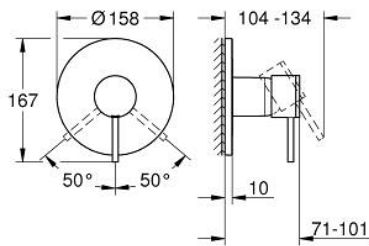

24 354 GL0 ATRIO SINGLE-LEVER SHOWER MIXER

PRODUCT DESCRIPTION

- Colour: cool sunrise
- trim set for GROHE Rapido SmartBox (35 604)
- GROHE SilkMove 46 mm ceramic cartridge
- GROHE LongLife finish
- GROHE FastFixation escutcheon with covered shaft sealing and covered fixing
- metal escutcheon, retroactively 6° adjustable
- without roughing-in set 35 600/35 604 (please order separately)
- outlet B or C = 30 l/min

24 354 GL0 ATRIO SINGLE-LEVER SHOWER MIXER

SPARE PARTS, October 2021 – now

- 1: Lever (Spare part-nr. 48443GL0)
 - 2: Escutcheon (Spare part-nr. 48615GL0)
 - 3: Mounting plate (Spare part-nr. 48439000)
 - 4: cap (Spare part-nr. 02693GL0)
 - 5: Cartridge (Spare part-nr. 46048000)
 - 6: Seal (Spare part-nr. 48360000)
 - 7: Temperature limiter (Spare part-nr. 46308000)*
 - 8: Universal extension set single-lever mixers, 25 mm (Spare part-nr. 14056000)*
 - 9: Universal extension set single-lever mixers, 50 mm (Spare part-nr. 14057000)*
- * Optional accessories