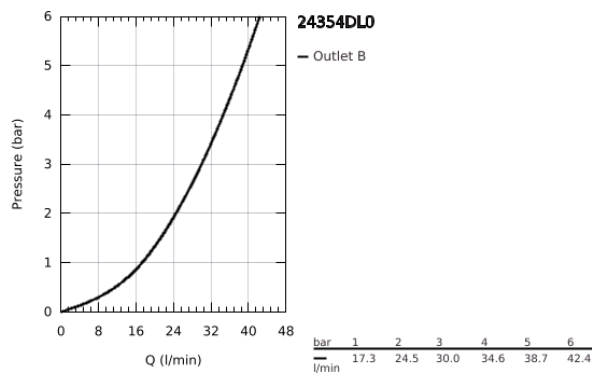

24 354 DL0 ATRIO SINGLE-LEVER SHOWER MIXER

PRODUCT DESCRIPTION

- Colour: brushed warm sunset
- trim set for GROHE Rapido SmartBox (35 604)
- GROHE SilkMove 46 mm ceramic cartridge
- GROHE LongLife finish
- GROHE FastFixation escutcheon with covered shaft sealing and covered fixing
- metal escutcheon, retroactively 6° adjustable
- without roughing-in set 35 600/35 604 (please order separately)
- outlet B or C = 30 l/min

24 354 DL0 ATRIO SINGLE-LEVER SHOWER MIXER

SPARE PARTS, November 2022 – now

- 1: Lever (Spare part-nr. 48443DL0)
 - 2: escutcheon (Spare part-nr. 48615DL0)
 - 3: Mounting plate (Spare part-nr. 48439000)
 - 4: cap (Spare part-nr. 02693DL0)
 - 5: Cartridge (Spare part-nr. 46048000)
 - 6: Seal (Spare part-nr. 48360000)
 - 7: Temperature limiter (Spare part-nr. 46308000)*
 - 8: Universal extension set single-lever mixers, 25 mm (Spare part-nr. 14056000)*
 - 9: Universal extension set single-lever mixers, 50 mm (Spare part-nr. 14057000)*
- * Optional accessories