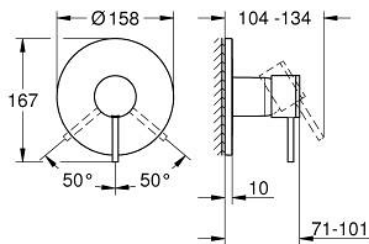

24 354 DL0 ATRIO SINGLE-LEVER SHOWER MIXER

PRODUCT DESCRIPTION

- Colour: brushed warm sunset
- trim set for GROHE Rapido SmartBox (35 604)
- GROHE SilkMove 46 mm ceramic cartridge
- GROHE LongLife finish
- GROHE FastFixation escutcheon with covered shaft sealing and covered fixing
- metal escutcheon, retroactively 6° adjustable
- without roughing-in set 35 600/35 604 (please order separately)
- outlet B or C = 30 l/min

24 354 DL0 ATRIO SINGLE-LEVER SHOWER MIXER

SPARE PARTS, November 2022 – now

- 1: Lever (Spare part-nr. 48443DL0)
 - 2: escutcheon (Spare part-nr. 48615DL0)
 - 3: Mounting plate (Spare part-nr. 48439000)
 - 4: cap (Spare part-nr. 02693DL0)
 - 5: Cartridge (Spare part-nr. 46048000)
 - 6: Seal (Spare part-nr. 48360000)
 - 7: Temperature limiter (Spare part-nr. 46308000)*
 - 8: Universal extension set single-lever mixers, 25 mm (Spare part-nr. 14056000)*
 - 9: Universal extension set single-lever mixers, 50 mm (Spare part-nr. 14057000)*
- * Optional accessories