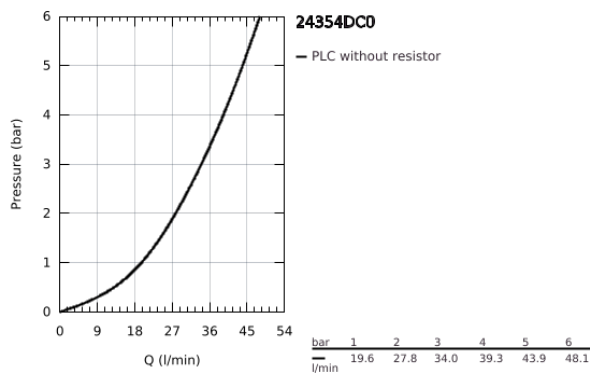

24 354 DC0 ATRIO SINGLE-LEVER SHOWER MIXER

PRODUCT DESCRIPTION

- Colour: supersteel
- trim set for GROHE Rapido SmartBox (35 604)
- GROHE SilkMove 46 mm ceramic cartridge
- GROHE LongLife finish
- GROHE FastFixation escutcheon with covered shaft sealing and covered fixing
- metal escutcheon, retroactively 6° adjustable
- without roughing-in set 35 600/35 604 (please order separately)
- outlet B or C = 30 l/min

24 354 DC0 ATRIO SINGLE-LEVER SHOWER MIXER

SPARE PARTS, October 2021 – now

- 1: Lever (Spare part-nr. 48443DC0)
- 2: Escutcheon (Spare part-nr. 48615DC0)
- 3: Mounting plate (Spare part-nr. 48439000)
- 4: Cap (Spare part-nr. 02693DC0)
- 5: Cartridge (Spare part-nr. 46048000)
- 6: Seal (Spare part-nr. 48360000)
- 7: Temperature limiter (Spare part-nr. 46308000)*
- 8: Universal extension set single-lever mixers, 25 mm (Spare part-nr. 14056000)*
- 9: Universal extension set single-lever mixers, 50 mm (Spare part-nr. 14057000)*