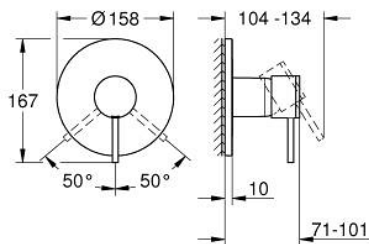

24 354 DC0 ATRIO SINGLE-LEVER SHOWER MIXER

PRODUCT DESCRIPTION

- Colour: supersteel
- trim set for GROHE Rapido SmartBox (35 604)
- GROHE SilkMove 46 mm ceramic cartridge
- GROHE LongLife finish
- GROHE FastFixation escutcheon with covered shaft sealing and covered fixing
- metal escutcheon, retroactively 6° adjustable
- without roughing-in set 35 600/35 604 (please order separately)
- outlet B or C = 30 l/min

24 354 DC0 ATRIO SINGLE-LEVER SHOWER MIXER

SPARE PARTS, October 2021 – now

- 1: Lever (Spare part-nr. 48443DC0)
- 2: Escutcheon (Spare part-nr. 48615DC0)
- 3: Mounting plate (Spare part-nr. 48439000)
- 4: Cap (Spare part-nr. 02693DC0)
- 5: Cartridge (Spare part-nr. 46048000)
- 6: Seal (Spare part-nr. 48360000)
- 7: Temperature limiter (Spare part-nr. 46308000)*
- 8: Universal extension set single-lever mixers, 25 mm (Spare part-nr. 14056000)*
- 9: Universal extension set single-lever mixers, 50 mm (Spare part-nr. 14057000)*