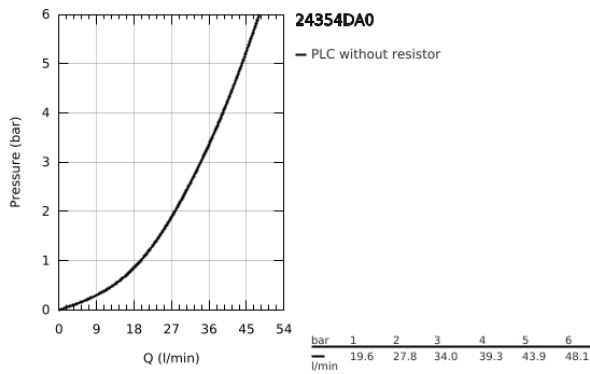

## 24 354 DA0 ATRIO SINGLE-LEVER SHOWER MIXER

### PRODUCT DESCRIPTION

- Colour: warm sunset
- trim set for GROHE Rapido SmartBox (35 604)
- GROHE SilkMove 46 mm ceramic cartridge
- GROHE LongLife finish
- GROHE FastFixation escutcheon with covered shaft sealing and covered fixing
- metal escutcheon, retroactively 6° adjustable
- without roughing-in set 35 600/35 604 (please order separately)
- outlet B or C = 30 l/min