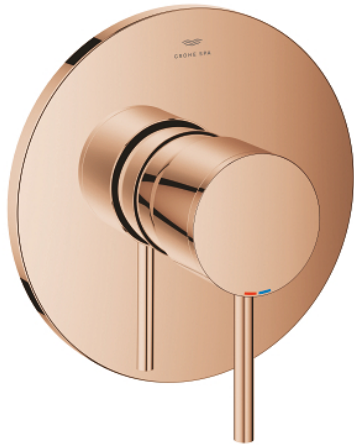

## 24 354 DA0 ATRIO SINGLE-LEVER SHOWER MIXER

### PRODUCT DESCRIPTION

- Colour: warm sunset
- trim set for GROHE Rapido SmartBox (35 604)
- GROHE SilkMove 46 mm ceramic cartridge
- GROHE LongLife finish
- GROHE FastFixation escutcheon with covered shaft sealing and covered fixing
- metal escutcheon, retroactively 6° adjustable
- without roughing-in set 35 600/35 604 (please order separately)
- outlet B or C = 30 l/min

### SPARE PARTS, October 2021 – now

- 1: Lever (Spare part-nr. 48443DA0)
- 2: Escutcheon (Spare part-nr. 48615DA0)
- 3: Mounting plate (Spare part-nr. 48439000)
- 4: cap (Spare part-nr. 02693DA0)
- 5: Cartridge (Spare part-nr. 46048000)
- 6: Seal (Spare part-nr. 48360000)
- 7: Temperature limiter (Spare part-nr. 46308000)\*
- 8: Universal extension set single-lever mixers, 25 mm (Spare part-nr. 14056000)\*
- 9: Universal extension set single-lever mixers, 50 mm (Spare part-nr. 14057000)\*