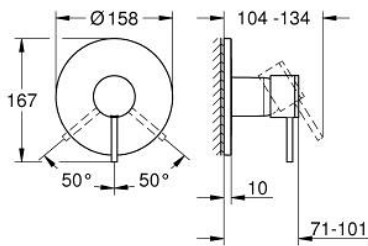

## 24 354 DA0 ATRIO SINGLE-LEVER SHOWER MIXER

### PRODUCT DESCRIPTION

- Colour: warm sunset
- trim set for GROHE Rapido SmartBox (35 604)
- GROHE SilkMove 46 mm ceramic cartridge
- GROHE LongLife finish
- GROHE FastFixation escutcheon with covered shaft sealing and covered fixing
- metal escutcheon, retroactively 6° adjustable
- without roughing-in set 35 600/35 604 (please order separately)
- outlet B or C = 30 l/min

### SPARE PARTS, October 2021 – now

- 1: Lever (Spare part-nr. 48443DA0)
- 2: Escutcheon (Spare part-nr. 48615DA0)
- 3: Mounting plate (Spare part-nr. 48439000)
- 4: cap (Spare part-nr. 02693DA0)
- 5: Cartridge (Spare part-nr. 46048000)
- 6: Seal (Spare part-nr. 48360000)
- 7: Temperature limiter (Spare part-nr. 46308000)\*
- 8: Universal extension set single-lever mixers, 25 mm (Spare part-nr. 14056000)\*
- 9: Universal extension set single-lever mixers, 50 mm (Spare part-nr. 14057000)\*