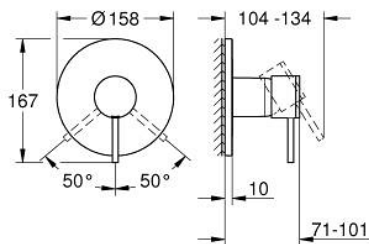

24 354 AL0 ATRIO SINGLE-LEVER SHOWER MIXER

PRODUCT DESCRIPTION

- Colour: brushed hard graphite
- trim set for GROHE Rapido SmartBox (35 604)
- GROHE SilkMove 46 mm ceramic cartridge
- GROHE LongLife finish
- GROHE FastFixation escutcheon with covered shaft sealing and covered fixing
- metal escutcheon, retroactively 6° adjustable
- without roughing-in set 35 600/35 604 (please order separately)
- outlet B or C = 30 l/min

24 354 AL0 ATRIO SINGLE-LEVER SHOWER MIXER

SPARE PARTS, October 2021 – now

1: Lever (Spare part-nr. 48443AL0)

2: Escutcheon (Spare part-nr. 48615AL0)

3: Mounting plate (Spare part-nr. 48439000)

4: Cap (Spare part-nr. 02693AL0)

5: Cartridge (Spare part-nr. 46048000)

6: Seal (Spare part-nr. 48360000)

7: Temperature limiter (Spare part-nr. 46308000)*

8: Universal extension set single-lever mixers, 25 mm (Spare part-nr. 14056000

)*

9: Universal extension set single-lever mixers, 50 mm (Spare part-nr. 14057000

)*

* Optional accessories