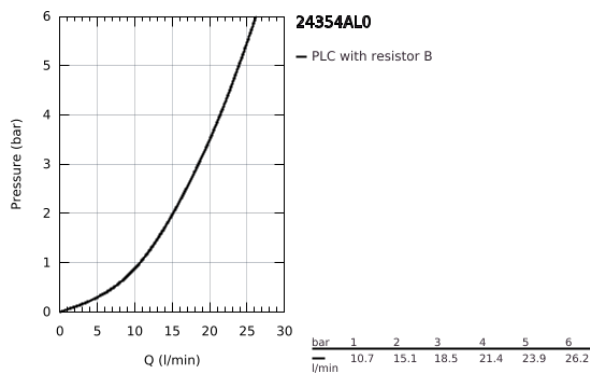

24 354 AL0 ATRIO SINGLE-LEVER SHOWER MIXER

PRODUCT DESCRIPTION

- Colour: brushed hard graphite
- trim set for GROHE Rapido SmartBox (35 604)
- GROHE SilkMove 46 mm ceramic cartridge
- GROHE LongLife finish
- GROHE FastFixation escutcheon with covered shaft sealing and covered fixing
- metal escutcheon, retroactively 6° adjustable
- without roughing-in set 35 600/35 604 (please order separately)
- outlet B or C = 30 l/min

24 354 AL0 ATRIO SINGLE-LEVER SHOWER MIXER

SPARE PARTS, October 2021 – now

1: Lever (Spare part-nr. 48443AL0)

2: Escutcheon (Spare part-nr. 48615AL0)

3: Mounting plate (Spare part-nr. 48439000)

4: Cap (Spare part-nr. 02693AL0)

5: Cartridge (Spare part-nr. 46048000)

6: Seal (Spare part-nr. 48360000)

7: Temperature limiter (Spare part-nr. 46308000)*

8: Universal extension set single-lever mixers, 25 mm (Spare part-nr. 14056000

)*