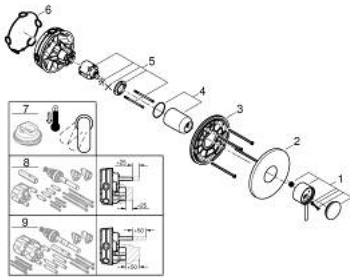

## 24 354 AL0 ATRIO SINGLE-LEVER SHOWER MIXER

### SPARE PARTS, October 2021 – now

1: Lever (Spare part-nr. 48443AL0)

2: Escutcheon (Spare part-nr. 48615AL0)

3: Mounting plate (Spare part-nr. 48439000)

4: Cap (Spare part-nr. 02693AL0)

5: Cartridge (Spare part-nr. 46048000)

6: Seal (Spare part-nr. 48360000)

7: Temperature limiter (Spare part-nr. 46308000)\*

8: Universal extension set single-lever mixers, 25 mm (Spare part-nr. 14056000

)\*

9: Universal extension set single-lever mixers, 50 mm (Spare part-nr. 14057000