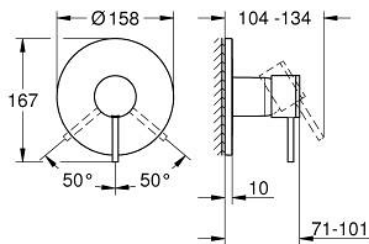

24 354 000 ATRIO SINGLE-LEVER SHOWER MIXER

PRODUCT DESCRIPTION

- Colour: chrome
- trim set for GROHE Rapido SmartBox (35 604)
- GROHE SilkMove 46 mm ceramic cartridge
- GROHE LongLife finish
- GROHE FastFixation escutcheon with covered shaft sealing and covered fixing
- metal escutcheon, retroactively 6° adjustable
- without roughing-in set 35 600/35 604 (please order separately)
- outlet B or C = 30 l/min

24 354 000 ATRIO SINGLE-LEVER SHOWER MIXER

SPARE PARTS, October 2021 – now

- 1: Lever (Spare part-nr. 48443000)
- 2: Escutcheon (Spare part-nr. 48615000)
- 3: Mounting plate (Spare part-nr. 48439000)
- 4: Cap (Spare part-nr. 02693000)
- 5: Cartridge (Spare part-nr. 46048000)
- 6: Seal (Spare part-nr. 48360000)
- 7: Temperature limiter (Spare part-nr. 46308000)*
- 8: Universal extension set single-lever mixers, 25 mm (Spare part-nr. 14056000)*
- 9: Universal extension set single-lever mixers, 50 mm (Spare part-nr. 14057000)*