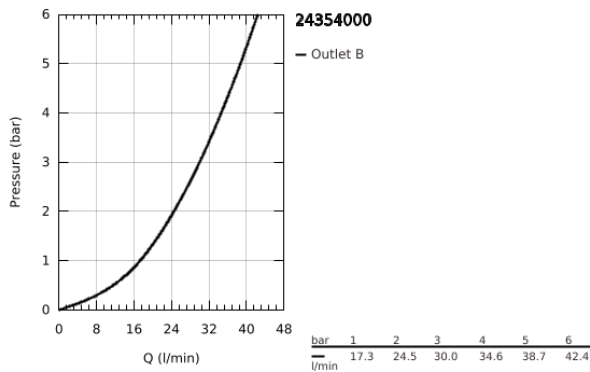

24 354 000 ATRIO SINGLE-LEVER SHOWER MIXER

PRODUCT DESCRIPTION

- Colour: chrome
- trim set for GROHE Rapido SmartBox (35 604)
- GROHE SilkMove 46 mm ceramic cartridge
- GROHE LongLife finish
- GROHE FastFixation escutcheon with covered shaft sealing and covered fixing
- metal escutcheon, retroactively 6° adjustable
- without roughing-in set 35 600/35 604 (please order separately)
- outlet B or C = 30 l/min