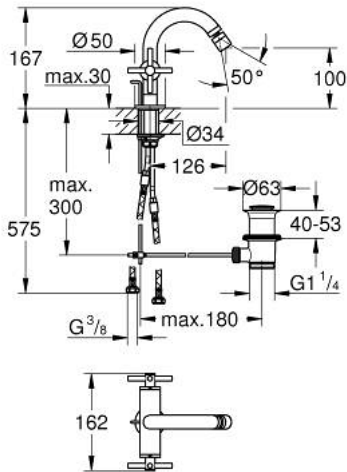

24 353 MS0 ATRIO SINGLE-HOLE BIDET MIXER 1/2"

PRODUCT DESCRIPTION

- Colour: satin steel
 - ceramic headparts 1/2", 90°
 - GROHE LongLife finish
 - rapid installation system
 - ball-joint mousseur
 - bow spout
 - pop-up waste set 1 1/4"
 - flexible connection hoses
 - with cross handles
-
- Sets of caps with "H" and "C" marking and without marking

24 353 MS0 ATRIO SINGLE-HOLE BIDET MIXER 1/2"

	6.2	180mm
	8	350mm

SPARE PARTS, October 2022 – now

- 1: Cross handles (Spare part-nr. 14215MS0)
- 2: Ceramic headpart, 1/2" (Spare part-nr. 45883000)
- 2.1: O-ring Ø18,2 x Ø1,7 (Spare part-nr. 0392400M)
- 3: Pop-up rod (Spare part-nr. 65196MS0)
- 4: Mousseur (Spare part-nr. 06574MS0)
- 5: Shank fastening assembly (Spare part-nr. 48409000)
- 6: Waste set 1 1/4" (Spare part-nr. 28910MS0)
- 6.1: Plug (Spare part-nr. 07182MS0)
- 6.2: Eccentric rod (Spare part-nr. 07052000)
- 7: Ceramic headpart, 1/2" (Spare part-nr. 45882000)
- 7.1: O-ring Ø18,2 x Ø1,7 (Spare part-nr. 0392400M)
- 8: Eccentric rod (Spare part-nr. 07341000)*