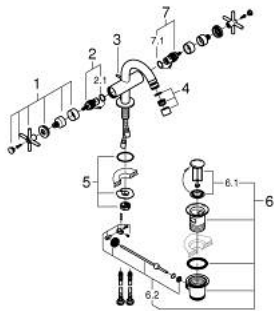

24 353 MS0 ATRIO SINGLE-HOLE BIDET MIXER 1/2"

PRODUCT DESCRIPTION

- Colour: satin steel
 - ceramic headparts 1/2", 90°
 - GROHE LongLife finish
 - rapid installation system
 - ball-joint mousseur
 - bow spout
 - pop-up waste set 1 1/4"
 - flexible connection hoses
 - with cross handles
-
- Sets of caps with "H" and "C" marking and without marking

24 353 MS0 ATRIO SINGLE-HOLE BIDET MIXER 1/2"

	6.2	180mm
	8	350mm

SPARE PARTS, October 2022 – now

- 1: Cross handles (Spare part-nr. 14215MS0)
- 2: Ceramic headpart, 1/2" (Spare part-nr. 45883000)
- 2.1: O-ring Ø18,2 x Ø1,7 (Spare part-nr. 0392400M)
- 3: Pop-up rod (Spare part-nr. 65196MS0)
- 4: Mousseur (Spare part-nr. 06574MS0)
- 5: Shank fastening assembly (Spare part-nr. 48409000)
- 6: Waste set 1 1/4" (Spare part-nr. 28910MS0)
- 6.1: Plug (Spare part-nr. 07182MS0)
- 6.2: Eccentric rod (Spare part-nr. 07052000)
- 7: Ceramic headpart, 1/2" (Spare part-nr. 45882000)
- 7.1: O-ring Ø18,2 x Ø1,7 (Spare part-nr. 0392400M)
- 8: Eccentric rod (Spare part-nr. 07341000)*