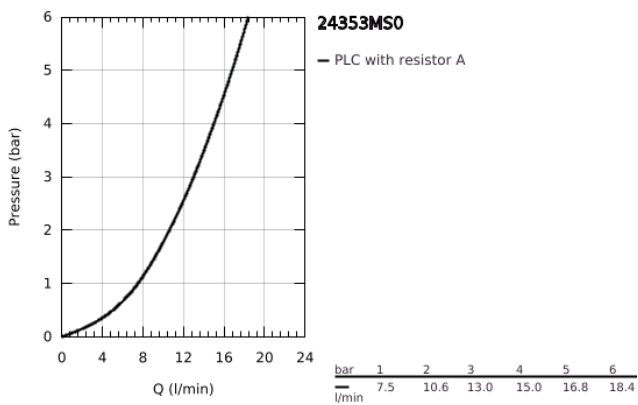

24 353 MS0 ATRIO SINGLE-HOLE BIDET MIXER 1/2"

PRODUCT DESCRIPTION

- Colour: satin steel
 - ceramic headparts 1/2", 90°
 - GROHE LongLife finish
 - rapid installation system
 - ball-joint mousseur
 - bow spout
 - pop-up waste set 1 1/4"
 - flexible connection hoses
 - with cross handles
-
- Sets of caps with "H" and "C" marking and without marking

24 353 MS0 ATRIO SINGLE-HOLE BIDET MIXER 1/2"

	6.2	180mm
	8	350mm

SPARE PARTS, October 2022 – now

- 1: Cross handles (Spare part-nr. 14215MS0)
- 2: Ceramic headpart, 1/2" (Spare part-nr. 45883000)
- 2.1: O-ring Ø18,2 x Ø1,7 (Spare part-nr. 0392400M)
- 3: Pop-up rod (Spare part-nr. 65196MS0)
- 4: Mousseur (Spare part-nr. 06574MS0)
- 5: Shank fastening assembly (Spare part-nr. 48409000)
- 6: Waste set 1 1/4" (Spare part-nr. 28910MS0)
- 6.1: Plug (Spare part-nr. 07182MS0)
- 6.2: Eccentric rod (Spare part-nr. 07052000)
- 7: Ceramic headpart, 1/2" (Spare part-nr. 45882000)
- 7.1: O-ring Ø18,2 x Ø1,7 (Spare part-nr. 0392400M)
- 8: Eccentric rod (Spare part-nr. 07341000)*