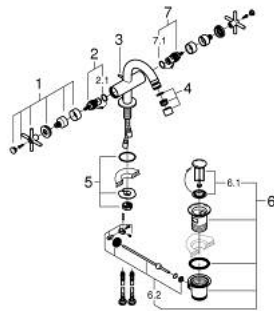

## 24 353 MG0 ATRIO SINGLE-HOLE BIDET MIXER 1/2"

### PRODUCT DESCRIPTION

- Colour: satin graphite
  - ceramic headparts 1/2", 90°
  - GROHE LongLife finish
  - rapid installation system
  - ball-joint mousseur
  - bow spout
  - pop-up waste set 1 1/4"
  - flexible connection hoses
  - with cross handles
- 
- Sets of caps with "H" and "C" marking and without marking

## 24 353 MG0 ATRIO SINGLE-HOLE BIDET MIXER 1/2"

	6.2	180mm
	8	350mm

### SPARE PARTS, October 2022 – now

- 1: Cross handles (Spare part-nr. 14215MG0)
- 2: Ceramic headpart, 1/2" (Spare part-nr. 45883000)
- 2.1: O-ring Ø18,2 x Ø1,7 (Spare part-nr. 0392400M)
- 3: Pop-up rod (Spare part-nr. 65196MG0)
- 4: Mousseur (Spare part-nr. 06574MG0)
- 5: Shank fastening assembly (Spare part-nr. 48409000)
- 6: Waste set 1 1/4" (Spare part-nr. 28910MG0)
- 6.1: Plug (Spare part-nr. 07182MG0)
- 6.2: Eccentric rod (Spare part-nr. 07052000)
- 7: Ceramic headpart, 1/2" (Spare part-nr. 45882000)
- 7.1: O-ring Ø18,2 x Ø1,7 (Spare part-nr. 0392400M)
- 8: Eccentric rod (Spare part-nr. 07341000)\*