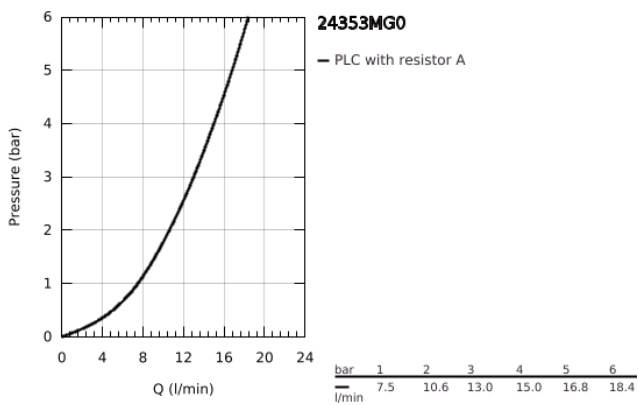

## 24 353 MG0 ATRIO SINGLE-HOLE BIDET MIXER 1/2"

### PRODUCT DESCRIPTION

- Colour: satin graphite
  - ceramic headparts 1/2", 90°
  - GROHE LongLife finish
  - rapid installation system
  - ball-joint mousseur
  - bow spout
  - pop-up waste set 1 1/4"
  - flexible connection hoses
  - with cross handles
- 
- Sets of caps with "H" and "C" marking and without marking