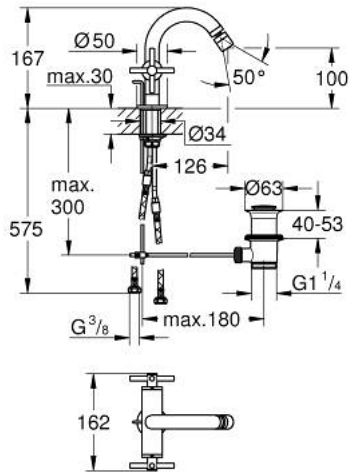

## 24 353 MG0 ATRIO SINGLE-HOLE BIDET MIXER 1/2"

### PRODUCT DESCRIPTION

- Colour: satin graphite
  - ceramic headparts 1/2", 90°
  - GROHE LongLife finish
  - rapid installation system
  - ball-joint mousseur
  - bow spout
  - pop-up waste set 1 1/4"
  - flexible connection hoses
  - with cross handles
- 
- Sets of caps with "H" and "C" marking and without marking

## 24 353 MG0 ATRIO SINGLE-HOLE BIDET MIXER 1/2"

	6.2	180mm
	8	350mm

### SPARE PARTS, October 2022 – now

- 1: Cross handles (Spare part-nr. 14215MG0)
- 2: Ceramic headpart, 1/2" (Spare part-nr. 45883000)
- 2.1: O-ring Ø18,2 x Ø1,7 (Spare part-nr. 0392400M)
- 3: Pop-up rod (Spare part-nr. 65196MG0)
- 4: Mousseur (Spare part-nr. 06574MG0)
- 5: Shank fastening assembly (Spare part-nr. 48409000)
- 6: Waste set 1 1/4" (Spare part-nr. 28910MG0)
- 6.1: Plug (Spare part-nr. 07182MG0)
- 6.2: Eccentric rod (Spare part-nr. 07052000)
- 7: Ceramic headpart, 1/2" (Spare part-nr. 45882000)
- 7.1: O-ring Ø18,2 x Ø1,7 (Spare part-nr. 0392400M)
- 8: Eccentric rod (Spare part-nr. 07341000)\*