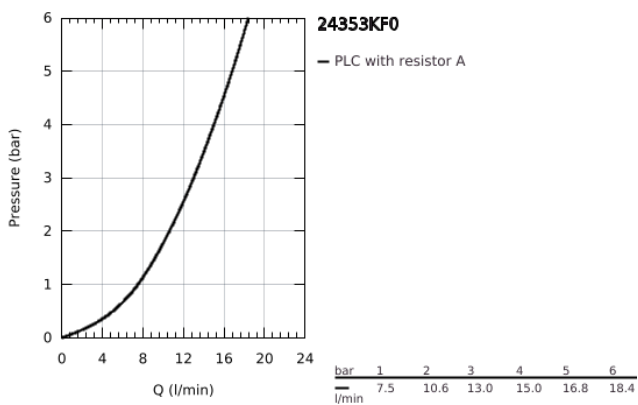

24 353 KF0 ATRIO SINGLE-HOLE BIDET MIXER 1/2"

PRODUCT DESCRIPTION

- Colour: phantom black
- ceramic headparts 1/2", 90°
- ball-joint mousseur
- pop-up waste set 1 1/4"
- flexible connection hoses
- with cross handles
- Sets of caps with "H" and "C" marking and without marking

24 353 KF0 ATRIO SINGLE-HOLE BIDET MIXER 1/2"

	6.2	180mm
	8	350mm

SPARE PARTS, January 2024 – now

- 1: Cross handles (Spare part-nr. 14215KF0)
- 2: Ceramic headpart, 1/2" (Spare part-nr. 45883000)
- 2.1: O-ring Ø18,2 x Ø1,7 (Spare part-nr. 0392400M)
- 3: Pop-up rod (Spare part-nr. 65196KU0)
- 4: Mousseur (Spare part-nr. 06574KF0)
- 5: Shank fastening assembly (Spare part-nr. 48409000)
- 6: Waste set 1 1/4" (Spare part-nr. 28910KF0)
- 6.1: Plug (Spare part-nr. 07182KF0)
- 6.2: Eccentric rod (Spare part-nr. 07052000)
- 7: Ceramic headpart, 1/2" (Spare part-nr. 45882000)
- 7.1: O-ring Ø18,2 x Ø1,7 (Spare part-nr. 0392400M)
- 8: Eccentric rod (Spare part-nr. 07341000)*