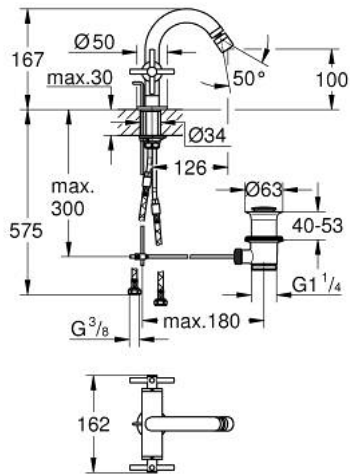

24 353 KF0 ATRIO SINGLE-HOLE BIDET MIXER 1/2"

PRODUCT DESCRIPTION

- Colour: phantom black
- ceramic headparts 1/2", 90°
- ball-joint mousseur
- pop-up waste set 1 1/4"
- flexible connection hoses
- with cross handles
- Sets of caps with "H" and "C" marking and without marking

24 353 KF0 ATRIO SINGLE-HOLE BIDET MIXER 1/2"

	6.2	180mm
	8	350mm

SPARE PARTS, January 2024 – now

- 1: Cross handles (Spare part-nr. 14215KF0)
- 2: Ceramic headpart, 1/2" (Spare part-nr. 45883000)
- 2.1: O-ring Ø18,2 x Ø1,7 (Spare part-nr. 0392400M)
- 3: Pop-up rod (Spare part-nr. 65196KU0)
- 4: Mousseur (Spare part-nr. 06574KF0)
- 5: Shank fastening assembly (Spare part-nr. 48409000)
- 6: Waste set 1 1/4" (Spare part-nr. 28910KF0)
- 6.1: Plug (Spare part-nr. 07182KF0)
- 6.2: Eccentric rod (Spare part-nr. 07052000)
- 7: Ceramic headpart, 1/2" (Spare part-nr. 45882000)
- 7.1: O-ring Ø18,2 x Ø1,7 (Spare part-nr. 0392400M)
- 8: Eccentric rod (Spare part-nr. 07341000)*