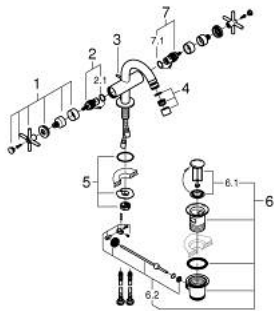

24 353 KF0 ATRIO SINGLE-HOLE BIDET MIXER 1/2"

PRODUCT DESCRIPTION

- Colour: phantom black
- ceramic headparts 1/2", 90°
- ball-joint mousseur
- pop-up waste set 1 1/4"
- flexible connection hoses
- with cross handles
- Sets of caps with "H" and "C" marking and without marking

24 353 KF0 ATRIO SINGLE-HOLE BIDET MIXER 1/2"

	6.2	180mm
	8	350mm

SPARE PARTS, January 2024 – now

- 1: Cross handles (Spare part-nr. 14215KF0)
- 2: Ceramic headpart, 1/2" (Spare part-nr. 45883000)
- 2.1: O-ring Ø18,2 x Ø1,7 (Spare part-nr. 0392400M)
- 3: Pop-up rod (Spare part-nr. 65196KU0)
- 4: Mousseur (Spare part-nr. 06574KF0)
- 5: Shank fastening assembly (Spare part-nr. 48409000)
- 6: Waste set 1 1/4" (Spare part-nr. 28910KF0)
- 6.1: Plug (Spare part-nr. 07182KF0)
- 6.2: Eccentric rod (Spare part-nr. 07052000)
- 7: Ceramic headpart, 1/2" (Spare part-nr. 45882000)
- 7.1: O-ring Ø18,2 x Ø1,7 (Spare part-nr. 0392400M)
- 8: Eccentric rod (Spare part-nr. 07341000)*