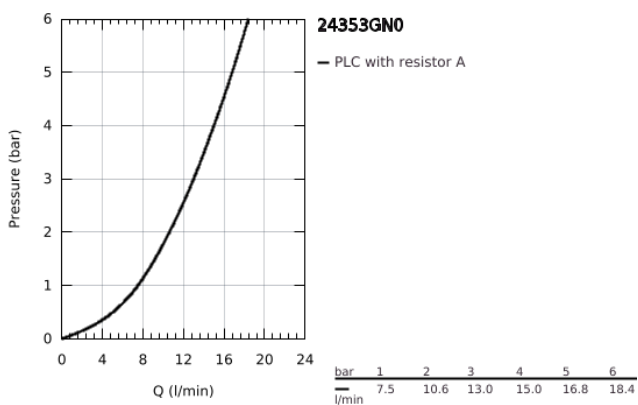

## 24 353 GN0 ATRIO SINGLE-HOLE BIDET MIXER 1/2"

### PRODUCT DESCRIPTION

- Colour: brushed cool sunrise
  - ceramic headparts 1/2", 90°
  - GROHE LongLife finish
  - rapid installation system
  - ball-joint mousseur
  - bow spout
  - pop-up waste set 1 1/4"
  - flexible connection hoses
  - with cross handles
- 
- Sets of caps with "H" and "C" marking and without marking