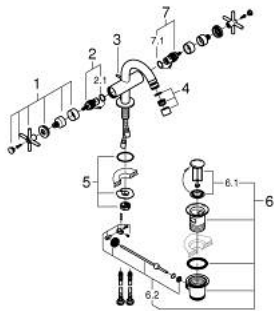

## 24 353 GN0 ATRIO SINGLE-HOLE BIDET MIXER 1/2"

### PRODUCT DESCRIPTION

- Colour: brushed cool sunrise
  - ceramic headparts 1/2", 90°
  - GROHE LongLife finish
  - rapid installation system
  - ball-joint mousseur
  - bow spout
  - pop-up waste set 1 1/4"
  - flexible connection hoses
  - with cross handles
- 
- Sets of caps with "H" and "C" marking and without marking

## 24 353 GN0 ATRIO SINGLE-HOLE BIDET MIXER 1/2"

	6.2	180mm
	8	350mm

### SPARE PARTS, November 2022 – now

- 1: Cross handles (Spare part-nr. 14215GN0)
- 2: Ceramic headpart, 1/2" (Spare part-nr. 45883000)
- 2.1: O-ring Ø18,2 x Ø1,7 (Spare part-nr. 0392400M)
- 3: Pop-up rod (Spare part-nr. 65196GN0)
- 4: Mousseur (Spare part-nr. 06574GN0)
- 5: Shank fastening assembly (Spare part-nr. 48409000)
- 6: Waste set 1 1/4" (Spare part-nr. 28910GN0)
- 6.1: Plug (Spare part-nr. 07182GN0)
- 6.2: Eccentric rod (Spare part-nr. 07052000)
- 7: Ceramic headpart, 1/2" (Spare part-nr. 45882000)
- 7.1: O-ring Ø18,2 x Ø1,7 (Spare part-nr. 0392400M)
- 8: Eccentric rod (Spare part-nr. 07341000)\*