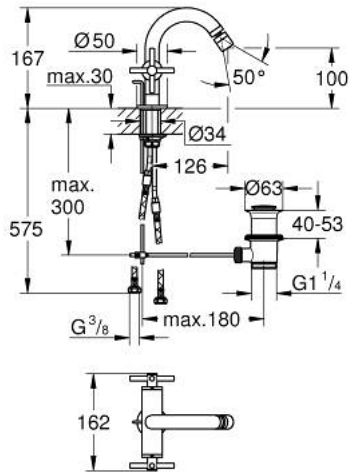

## 24 353 GN0 ATRIO SINGLE-HOLE BIDET MIXER 1/2"

### PRODUCT DESCRIPTION

- Colour: brushed cool sunrise
  - ceramic headparts 1/2", 90°
  - GROHE LongLife finish
  - rapid installation system
  - ball-joint mousseur
  - bow spout
  - pop-up waste set 1 1/4"
  - flexible connection hoses
  - with cross handles
- 
- Sets of caps with "H" and "C" marking and without marking

## 24 353 GN0 ATRIO SINGLE-HOLE BIDET MIXER 1/2"

	6.2	180mm
	8	350mm

### SPARE PARTS, November 2022 – now

- 1: Cross handles (Spare part-nr. 14215GN0)
- 2: Ceramic headpart, 1/2" (Spare part-nr. 45883000)
- 2.1: O-ring Ø18,2 x Ø1,7 (Spare part-nr. 0392400M)
- 3: Pop-up rod (Spare part-nr. 65196GN0)
- 4: Mousseur (Spare part-nr. 06574GN0)
- 5: Shank fastening assembly (Spare part-nr. 48409000)
- 6: Waste set 1 1/4" (Spare part-nr. 28910GN0)
- 6.1: Plug (Spare part-nr. 07182GN0)
- 6.2: Eccentric rod (Spare part-nr. 07052000)
- 7: Ceramic headpart, 1/2" (Spare part-nr. 45882000)
- 7.1: O-ring Ø18,2 x Ø1,7 (Spare part-nr. 0392400M)
- 8: Eccentric rod (Spare part-nr. 07341000)\*