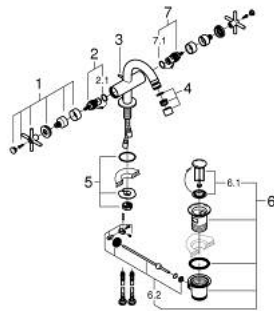

## 24 353 GL0 ATRIO SINGLE-HOLE BIDET MIXER 1/2"

### PRODUCT DESCRIPTION

- Colour: cool sunrise
  - ceramic headparts 1/2", 90°
  - GROHE LongLife finish
  - rapid installation system
  - ball-joint mousseur
  - bow spout
  - pop-up waste set 1 1/4"
  - flexible connection hoses
  - with cross handles
- 
- Sets of caps with "H" and "C" marking and without marking

## 24 353 GL0 ATRIO SINGLE-HOLE BIDET MIXER 1/2"

|   |     |       |
|---|-----|-------|
|  | 6.2 | 180mm |
|  | 8   | 350mm |

### SPARE PARTS, October 2021 – now

- 1: Cross handles (Spare part-nr. 14215GL0)
- 2: Ceramic headpart, 1/2" (Spare part-nr. 45883000)
- 2.1: O-ring Ø18,2 x Ø1,7 (Spare part-nr. 0392400M)
- 3: Pop-up rod (Spare part-nr. 65196GL0)
- 4: Mousseur (Spare part-nr. 06574GL0)
- 5: Shank fastening assembly (Spare part-nr. 48409000)
- 6: Waste set 1 1/4" (Spare part-nr. 28910GL0)
- 6.1: Plug (Spare part-nr. 07182GL0)
- 6.2: Eccentric rod (Spare part-nr. 07052000)
- 7: Ceramic headpart, 1/2" (Spare part-nr. 45882000)
- 7.1: O-ring Ø18,2 x Ø1,7 (Spare part-nr. 0392400M)
- 8: Eccentric rod (Spare part-nr. 07341000)\*