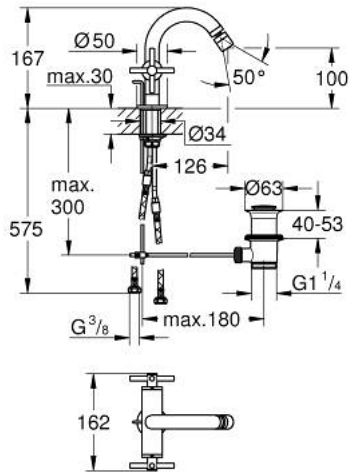

## 24 353 GL0 ATRIO SINGLE-HOLE BIDET MIXER 1/2"

### PRODUCT DESCRIPTION

- Colour: cool sunrise
  - ceramic headparts 1/2", 90°
  - GROHE LongLife finish
  - rapid installation system
  - ball-joint mousseur
  - bow spout
  - pop-up waste set 1 1/4"
  - flexible connection hoses
  - with cross handles
- 
- Sets of caps with "H" and "C" marking and without marking

## 24 353 GL0 ATRIO SINGLE-HOLE BIDET MIXER 1/2"

|   |     |       |
|---|-----|-------|
|  | 6.2 | 180mm |
|  | 8   | 350mm |

### SPARE PARTS, October 2021 – now

- 1: Cross handles (Spare part-nr. 14215GL0)
- 2: Ceramic headpart, 1/2" (Spare part-nr. 45883000)
- 2.1: O-ring Ø18,2 x Ø1,7 (Spare part-nr. 0392400M)
- 3: Pop-up rod (Spare part-nr. 65196GL0)
- 4: Mousseur (Spare part-nr. 06574GL0)
- 5: Shank fastening assembly (Spare part-nr. 48409000)
- 6: Waste set 1 1/4" (Spare part-nr. 28910GL0)
- 6.1: Plug (Spare part-nr. 07182GL0)
- 6.2: Eccentric rod (Spare part-nr. 07052000)
- 7: Ceramic headpart, 1/2" (Spare part-nr. 45882000)
- 7.1: O-ring Ø18,2 x Ø1,7 (Spare part-nr. 0392400M)
- 8: Eccentric rod (Spare part-nr. 07341000)\*