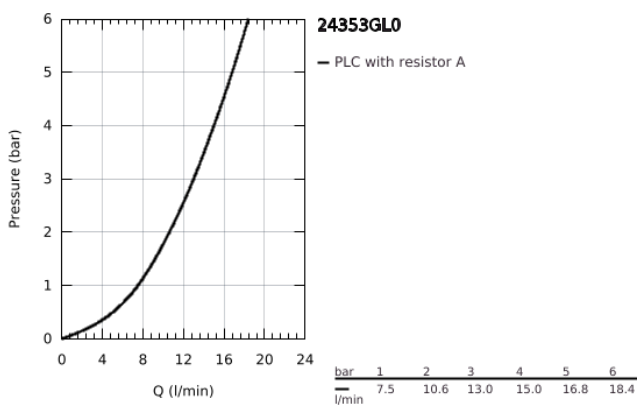

## 24 353 GL0 ATRIO SINGLE-HOLE BIDET MIXER 1/2"

### PRODUCT DESCRIPTION

- Colour: cool sunrise
  - ceramic headparts 1/2", 90°
  - GROHE LongLife finish
  - rapid installation system
  - ball-joint mousseur
  - bow spout
  - pop-up waste set 1 1/4"
  - flexible connection hoses
  - with cross handles
- 
- Sets of caps with "H" and "C" marking and without marking

## 24 353 GL0 ATRIO SINGLE-HOLE BIDET MIXER 1/2"

|   |     |       |
|---|-----|-------|
|  | 6.2 | 180mm |
|  | 8   | 350mm |