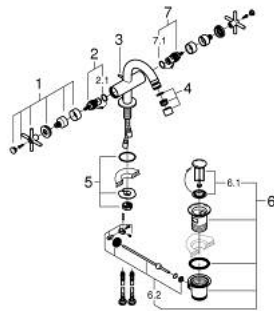

## 24 353 DL0 ATRIO SINGLE-HOLE BIDET MIXER 1/2"

### PRODUCT DESCRIPTION

- Colour: brushed warm sunset
  - ceramic headparts 1/2", 90°
  - GROHE LongLife finish
  - rapid installation system
  - ball-joint mousseur
  - bow spout
  - pop-up waste set 1 1/4"
  - flexible connection hoses
  - with cross handles
- 
- Sets of caps with "H" and "C" marking and without marking

## 24 353 DL0 ATRIO SINGLE-HOLE BIDET MIXER 1/2"

	6.2	180mm
	8	350mm

### SPARE PARTS, November 2022 – now

- 1: Cross handles (Spare part-nr. 14215DL0)
- 2: Ceramic headpart, 1/2" (Spare part-nr. 45883000)
- 2.1: O-ring Ø18,2 x Ø1,7 (Spare part-nr. 0392400M)
- 3: Pop-up rod (Spare part-nr. 65196DL0)
- 4: Mousseur (Spare part-nr. 06574DL0)
- 5: Shank fastening assembly (Spare part-nr. 48409000)
- 6: Waste set 1 1/4" (Spare part-nr. 28910DL0)
- 6.1: Plug (Spare part-nr. 07182DL0)
- 6.2: Eccentric rod (Spare part-nr. 07052000)
- 7: Ceramic headpart, 1/2" (Spare part-nr. 45882000)
- 7.1: O-ring Ø18,2 x Ø1,7 (Spare part-nr. 0392400M)
- 8: Eccentric rod (Spare part-nr. 07341000)\*