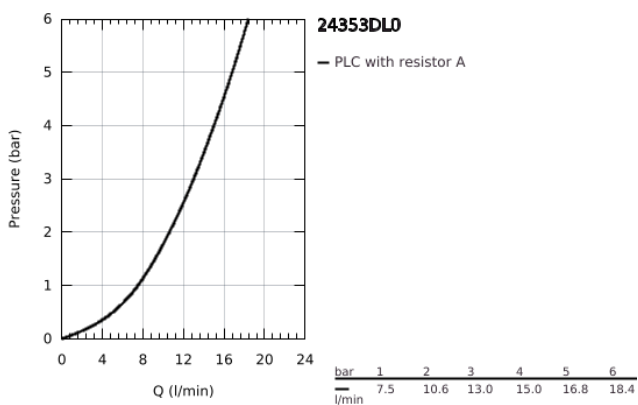

## 24 353 DL0 ATRIO SINGLE-HOLE BIDET MIXER 1/2"

### PRODUCT DESCRIPTION

- Colour: brushed warm sunset
  - ceramic headparts 1/2", 90°
  - GROHE LongLife finish
  - rapid installation system
  - ball-joint mousseur
  - bow spout
  - pop-up waste set 1 1/4"
  - flexible connection hoses
  - with cross handles
- 
- Sets of caps with "H" and "C" marking and without marking