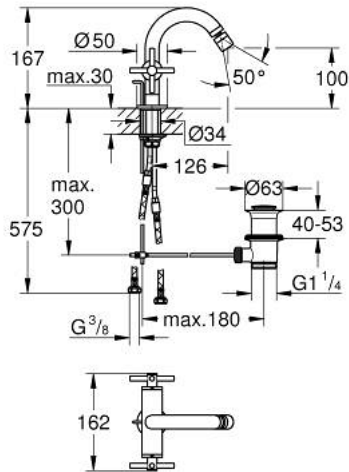

## 24 353 DL0 ATRIO SINGLE-HOLE BIDET MIXER 1/2"

### PRODUCT DESCRIPTION

- Colour: brushed warm sunset
  - ceramic headparts 1/2", 90°
  - GROHE LongLife finish
  - rapid installation system
  - ball-joint mousseur
  - bow spout
  - pop-up waste set 1 1/4"
  - flexible connection hoses
  - with cross handles
- 
- Sets of caps with "H" and "C" marking and without marking

## 24 353 DL0 ATRIO SINGLE-HOLE BIDET MIXER 1/2"

	6.2	180mm
	8	350mm

### SPARE PARTS, November 2022 – now

- 1: Cross handles (Spare part-nr. 14215DL0)
- 2: Ceramic headpart, 1/2" (Spare part-nr. 45883000)
- 2.1: O-ring Ø18,2 x Ø1,7 (Spare part-nr. 0392400M)
- 3: Pop-up rod (Spare part-nr. 65196DL0)
- 4: Mousseur (Spare part-nr. 06574DL0)
- 5: Shank fastening assembly (Spare part-nr. 48409000)
- 6: Waste set 1 1/4" (Spare part-nr. 28910DL0)
- 6.1: Plug (Spare part-nr. 07182DL0)
- 6.2: Eccentric rod (Spare part-nr. 07052000)
- 7: Ceramic headpart, 1/2" (Spare part-nr. 45882000)
- 7.1: O-ring Ø18,2 x Ø1,7 (Spare part-nr. 0392400M)
- 8: Eccentric rod (Spare part-nr. 07341000)\*