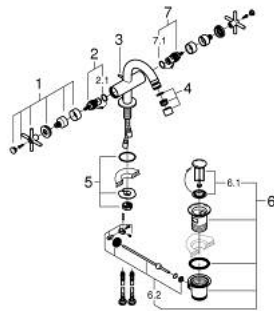

24 353 DC0 ATRIO SINGLE-HOLE BIDET MIXER 1/2"

PRODUCT DESCRIPTION

- Colour: supersteel
 - ceramic headparts 1/2", 90°
 - GROHE LongLife finish
 - rapid installation system
 - ball-joint mousseur
 - bow spout
 - pop-up waste set 1 1/4"
 - flexible connection hoses
 - with cross handles
-
- Sets of caps with "H" and "C" marking and without marking

24 353 DC0 ATRIO SINGLE-HOLE BIDET MIXER 1/2"

	6.2	180mm
	8	350mm

SPARE PARTS, October 2021 – now

- 1: Cross handles (Spare part-nr. 14215DC0)
- 2: Ceramic headpart, 1/2" (Spare part-nr. 45883000)
- 2.1: O-ring Ø18,2 x Ø1,7 (Spare part-nr. 0392400M)
- 3: Pop-up rod (Spare part-nr. 65196DC0)
- 4: Mousseur (Spare part-nr. 06574DC0)
- 5: Shank fastening assembly (Spare part-nr. 48409000)
- 6: Waste set 1 1/4" (Spare part-nr. 28910DC0)
- 6.1: Plug (Spare part-nr. 07182DC0)
- 6.2: Eccentric rod (Spare part-nr. 07052000)
- 7: Ceramic headpart, 1/2" (Spare part-nr. 45882000)
- 7.1: O-ring Ø18,2 x Ø1,7 (Spare part-nr. 0392400M)
- 8: Eccentric rod (Spare part-nr. 07341000)*