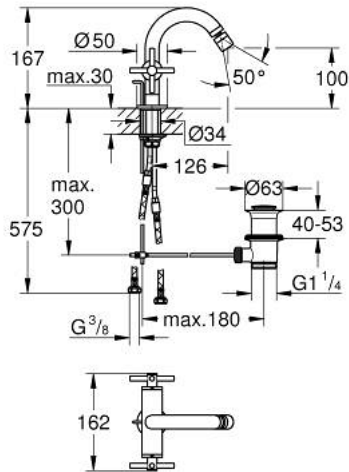

24 353 DC0 ATRIO SINGLE-HOLE BIDET MIXER 1/2"

PRODUCT DESCRIPTION

- Colour: supersteel
 - ceramic headparts 1/2", 90°
 - GROHE LongLife finish
 - rapid installation system
 - ball-joint mousseur
 - bow spout
 - pop-up waste set 1 1/4"
 - flexible connection hoses
 - with cross handles
-
- Sets of caps with "H" and "C" marking and without marking

24 353 DC0 ATRIO SINGLE-HOLE BIDET MIXER 1/2"

	6.2	180mm
	8	350mm

SPARE PARTS, October 2021 – now

- 1: Cross handles (Spare part-nr. 14215DC0)
- 2: Ceramic headpart, 1/2" (Spare part-nr. 45883000)
- 2.1: O-ring Ø18,2 x Ø1,7 (Spare part-nr. 0392400M)
- 3: Pop-up rod (Spare part-nr. 65196DC0)
- 4: Mousseur (Spare part-nr. 06574DC0)
- 5: Shank fastening assembly (Spare part-nr. 48409000)
- 6: Waste set 1 1/4" (Spare part-nr. 28910DC0)
- 6.1: Plug (Spare part-nr. 07182DC0)
- 6.2: Eccentric rod (Spare part-nr. 07052000)
- 7: Ceramic headpart, 1/2" (Spare part-nr. 45882000)
- 7.1: O-ring Ø18,2 x Ø1,7 (Spare part-nr. 0392400M)
- 8: Eccentric rod (Spare part-nr. 07341000)*