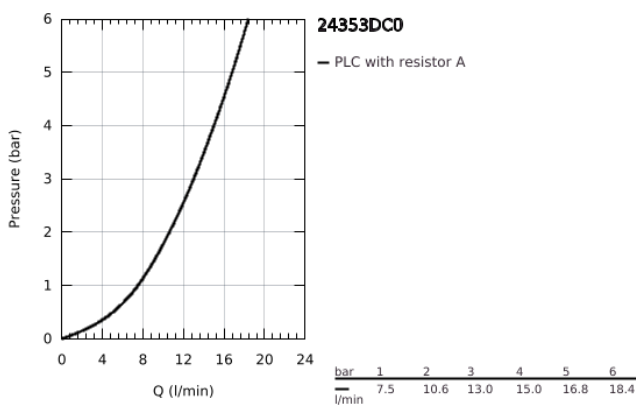

24 353 DC0 ATRIO SINGLE-HOLE BIDET MIXER 1/2"

PRODUCT DESCRIPTION

- Colour: supersteel
 - ceramic headparts 1/2", 90°
 - GROHE LongLife finish
 - rapid installation system
 - ball-joint mousseur
 - bow spout
 - pop-up waste set 1 1/4"
 - flexible connection hoses
 - with cross handles
-
- Sets of caps with "H" and "C" marking and without marking

24 353 DC0 ATRIO SINGLE-HOLE BIDET MIXER 1/2"

	6.2	180mm
	8	350mm

SPARE PARTS, October 2021 – now

- 1: Cross handles (Spare part-nr. 14215DC0)
- 2: Ceramic headpart, 1/2" (Spare part-nr. 45883000)
- 2.1: O-ring Ø18,2 x Ø1,7 (Spare part-nr. 0392400M)
- 3: Pop-up rod (Spare part-nr. 65196DC0)
- 4: Mousseur (Spare part-nr. 06574DC0)
- 5: Shank fastening assembly (Spare part-nr. 48409000)
- 6: Waste set 1 1/4" (Spare part-nr. 28910DC0)
- 6.1: Plug (Spare part-nr. 07182DC0)
- 6.2: Eccentric rod (Spare part-nr. 07052000)
- 7: Ceramic headpart, 1/2" (Spare part-nr. 45882000)
- 7.1: O-ring Ø18,2 x Ø1,7 (Spare part-nr. 0392400M)
- 8: Eccentric rod (Spare part-nr. 07341000)*