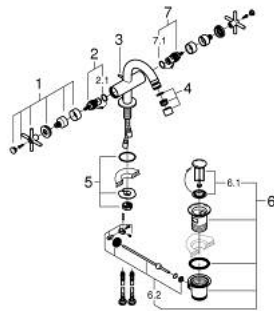

## 24 353 DA0 ATRIO SINGLE-HOLE BIDET MIXER 1/2"

### PRODUCT DESCRIPTION

- Colour: warm sunset
  - ceramic headparts 1/2", 90°
  - GROHE LongLife finish
  - rapid installation system
  - ball-joint mousseur
  - bow spout
  - pop-up waste set 1 1/4"
  - flexible connection hoses
  - with cross handles
- 
- Sets of caps with "H" and "C" marking and without marking

## 24 353 DA0 ATRIO SINGLE-HOLE BIDET MIXER 1/2"

	6.2	180mm
	8	350mm

### SPARE PARTS, October 2021 – now

- 1: Cross handles (Spare part-nr. 14215DA0)
- 2: Ceramic headpart, 1/2" (Spare part-nr. 45883000)
- 2.1: O-ring Ø18,2 x Ø1,7 (Spare part-nr. 0392400M)
- 3: Pop-up rod (Spare part-nr. 65196DA0)
- 4: Mousseur (Spare part-nr. 06574DA0)
- 5: Shank fastening assembly (Spare part-nr. 48409000)
- 6: Waste set 1 1/4" (Spare part-nr. 28910DA0)
- 6.1: Plug (Spare part-nr. 07182DA0)
- 6.2: Eccentric rod (Spare part-nr. 07052000)
- 7: Ceramic headpart, 1/2" (Spare part-nr. 45882000)
- 7.1: O-ring Ø18,2 x Ø1,7 (Spare part-nr. 0392400M)
- 8: Eccentric rod (Spare part-nr. 07341000)\*