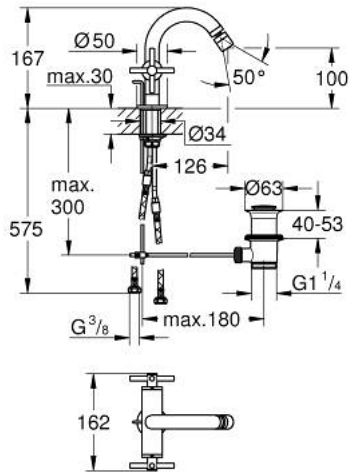

## 24 353 DA0 ATRIO SINGLE-HOLE BIDET MIXER 1/2"

### PRODUCT DESCRIPTION

- Colour: warm sunset
  - ceramic headparts 1/2", 90°
  - GROHE LongLife finish
  - rapid installation system
  - ball-joint mousseur
  - bow spout
  - pop-up waste set 1 1/4"
  - flexible connection hoses
  - with cross handles
- 
- Sets of caps with "H" and "C" marking and without marking

## 24 353 DA0 ATRIO SINGLE-HOLE BIDET MIXER 1/2"

	6.2	180mm
	8	350mm

### SPARE PARTS, October 2021 – now

- 1: Cross handles (Spare part-nr. 14215DA0)
- 2: Ceramic headpart, 1/2" (Spare part-nr. 45883000)
- 2.1: O-ring Ø18,2 x Ø1,7 (Spare part-nr. 0392400M)
- 3: Pop-up rod (Spare part-nr. 65196DA0)
- 4: Mousseur (Spare part-nr. 06574DA0)
- 5: Shank fastening assembly (Spare part-nr. 48409000)
- 6: Waste set 1 1/4" (Spare part-nr. 28910DA0)
- 6.1: Plug (Spare part-nr. 07182DA0)
- 6.2: Eccentric rod (Spare part-nr. 07052000)
- 7: Ceramic headpart, 1/2" (Spare part-nr. 45882000)
- 7.1: O-ring Ø18,2 x Ø1,7 (Spare part-nr. 0392400M)
- 8: Eccentric rod (Spare part-nr. 07341000)\*