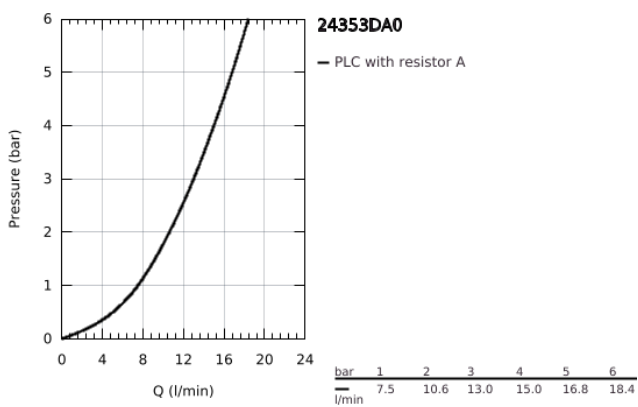

## 24 353 DA0 ATRIO SINGLE-HOLE BIDET MIXER 1/2"

### PRODUCT DESCRIPTION

- Colour: warm sunset
  - ceramic headparts 1/2", 90°
  - GROHE LongLife finish
  - rapid installation system
  - ball-joint mousseur
  - bow spout
  - pop-up waste set 1 1/4"
  - flexible connection hoses
  - with cross handles
- 
- Sets of caps with "H" and "C" marking and without marking