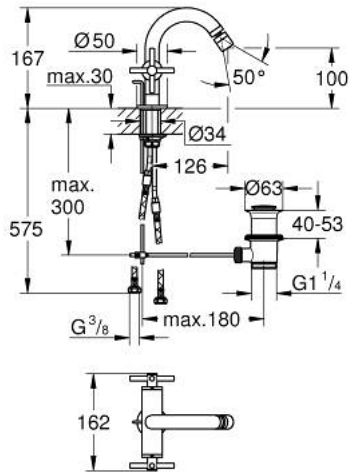

24 353 AL0 ATRIO SINGLE-HOLE BIDET MIXER 1/2"

PRODUCT DESCRIPTION

- Colour: brushed hard graphite
 - ceramic headparts 1/2", 90°
 - GROHE LongLife finish
 - rapid installation system
 - ball-joint mousseur
 - bow spout
 - pop-up waste set 1 1/4"
 - flexible connection hoses
 - with cross handles
-
- Sets of caps with "H" and "C" marking and without marking

24 353 AL0 ATRIO SINGLE-HOLE BIDET MIXER 1/2"

	6.2	180mm
	8	350mm

SPARE PARTS, October 2021 – now

- 1: Cross handles (Spare part-nr. 14215AL0)
- 2: Ceramic headpart, 1/2" (Spare part-nr. 45883000)
- 2.1: O-ring Ø18,2 x Ø1,7 (Spare part-nr. 0392400M)
- 3: Pop-up rod (Spare part-nr. 65196AL0)
- 4: Mousseur (Spare part-nr. 06574AL0)
- 5: Shank fastening assembly (Spare part-nr. 48409000)
- 6: Waste set 1 1/4" (Spare part-nr. 28910AL0)
- 6.1: Plug (Spare part-nr. 07182AL0)
- 6.2: Eccentric rod (Spare part-nr. 07052000)
- 7: Ceramic headpart, 1/2" (Spare part-nr. 45882000)
- 7.1: O-ring Ø18,2 x Ø1,7 (Spare part-nr. 0392400M)
- 8: Eccentric rod (Spare part-nr. 07341000)*