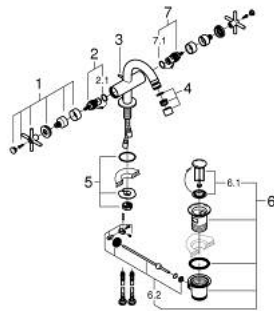

24 353 AL0 ATRIO SINGLE-HOLE BIDET MIXER 1/2"

PRODUCT DESCRIPTION

- Colour: brushed hard graphite
 - ceramic headparts 1/2", 90°
 - GROHE LongLife finish
 - rapid installation system
 - ball-joint mousseur
 - bow spout
 - pop-up waste set 1 1/4"
 - flexible connection hoses
 - with cross handles
-
- Sets of caps with "H" and "C" marking and without marking

24 353 AL0 ATRIO SINGLE-HOLE BIDET MIXER 1/2"

	6.2	180mm
	8	350mm

SPARE PARTS, October 2021 – now

- 1: Cross handles (Spare part-nr. 14215AL0)
- 2: Ceramic headpart, 1/2" (Spare part-nr. 45883000)
- 2.1: O-ring Ø18,2 x Ø1,7 (Spare part-nr. 0392400M)
- 3: Pop-up rod (Spare part-nr. 65196AL0)
- 4: Mousseur (Spare part-nr. 06574AL0)
- 5: Shank fastening assembly (Spare part-nr. 48409000)
- 6: Waste set 1 1/4" (Spare part-nr. 28910AL0)
- 6.1: Plug (Spare part-nr. 07182AL0)
- 6.2: Eccentric rod (Spare part-nr. 07052000)
- 7: Ceramic headpart, 1/2" (Spare part-nr. 45882000)
- 7.1: O-ring Ø18,2 x Ø1,7 (Spare part-nr. 0392400M)
- 8: Eccentric rod (Spare part-nr. 07341000)*