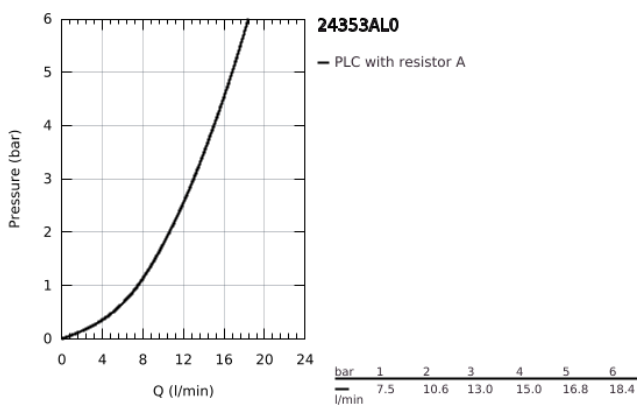

24 353 AL0 ATRIO SINGLE-HOLE BIDET MIXER 1/2"

PRODUCT DESCRIPTION

- Colour: brushed hard graphite
 - ceramic headparts 1/2", 90°
 - GROHE LongLife finish
 - rapid installation system
 - ball-joint mousseur
 - bow spout
 - pop-up waste set 1 1/4"
 - flexible connection hoses
 - with cross handles
-
- Sets of caps with "H" and "C" marking and without marking

24 353 AL0 ATRIO SINGLE-HOLE BIDET MIXER 1/2"

	6.2	180mm
	8	350mm

SPARE PARTS, October 2021 – now

- 1: Cross handles (Spare part-nr. 14215AL0)
- 2: Ceramic headpart, 1/2" (Spare part-nr. 45883000)
- 2.1: O-ring Ø18,2 x Ø1,7 (Spare part-nr. 0392400M)
- 3: Pop-up rod (Spare part-nr. 65196AL0)
- 4: Mousseur (Spare part-nr. 06574AL0)
- 5: Shank fastening assembly (Spare part-nr. 48409000)
- 6: Waste set 1 1/4" (Spare part-nr. 28910AL0)
- 6.1: Plug (Spare part-nr. 07182AL0)
- 6.2: Eccentric rod (Spare part-nr. 07052000)
- 7: Ceramic headpart, 1/2" (Spare part-nr. 45882000)
- 7.1: O-ring Ø18,2 x Ø1,7 (Spare part-nr. 0392400M)
- 8: Eccentric rod (Spare part-nr. 07341000)*