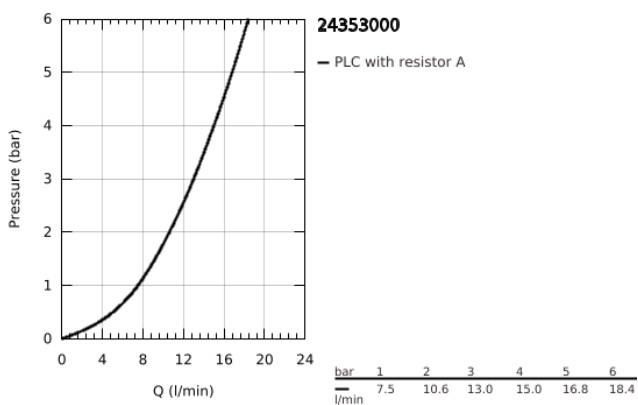

24 353 000 ATRIO SINGLE-HOLE BIDET MIXER 1/2"

PRODUCT DESCRIPTION

- Colour: chrome
 - ceramic headparts 1/2", 90°
 - GROHE LongLife finish
 - ball-joint mousseur
 - pop-up waste set 1 1/4"
 - flexible connection hoses
 - with cross handles
-
- Sets of caps with "H" and "C" marking and without marking

24 353 000 ATRIO SINGLE-HOLE BIDET MIXER 1/2"

	6.2	180mm
	8	350mm

SPARE PARTS, October 2021 – now

- 1: Cross handles (Spare part-nr. 14215000)
- 2: Ceramic headpart, 1/2" (Spare part-nr. 45883000)
- 2.1: O-ring Ø18,2 x Ø1,7 (Spare part-nr. 0392400M)
- 3: Pop-up rod (Spare part-nr. 65196000)
- 4: Mousseur (Spare part-nr. 06574000)
- 5: Shank fastening assembly (Spare part-nr. 48409000)
- 6: Waste set 1 1/4" (Spare part-nr. 28910000)
- 6.1: Plug (Spare part-nr. 07182000)
- 6.2: Eccentric rod (Spare part-nr. 07052000)
- 7: Ceramic headpart, 1/2" (Spare part-nr. 45882000)
- 7.1: O-ring Ø18,2 x Ø1,7 (Spare part-nr. 0392400M)
- 8: Eccentric rod (Spare part-nr. 07341000)*