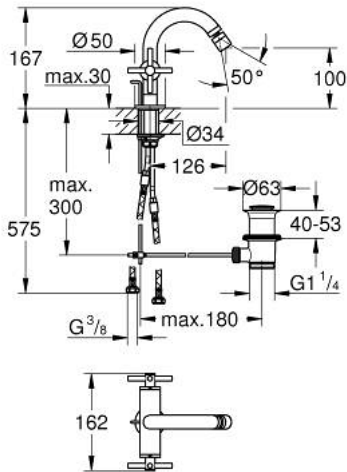

24 353 000 ATRIO SINGLE-HOLE BIDET MIXER 1/2"

PRODUCT DESCRIPTION

- Colour: chrome
 - ceramic headparts 1/2", 90°
 - GROHE LongLife finish
 - ball-joint mousseur
 - pop-up waste set 1 1/4"
 - flexible connection hoses
 - with cross handles
-
- Sets of caps with "H" and "C" marking and without marking

24 353 000 ATRIO SINGLE-HOLE BIDET MIXER 1/2"

	6.2	180mm
	8	350mm

SPARE PARTS, October 2021 – now

- 1: Cross handles (Spare part-nr. 14215000)
- 2: Ceramic headpart, 1/2" (Spare part-nr. 45883000)
- 2.1: O-ring Ø18,2 x Ø1,7 (Spare part-nr. 0392400M)
- 3: Pop-up rod (Spare part-nr. 65196000)
- 4: Mousseur (Spare part-nr. 06574000)
- 5: Shank fastening assembly (Spare part-nr. 48409000)
- 6: Waste set 1 1/4" (Spare part-nr. 28910000)
- 6.1: Plug (Spare part-nr. 07182000)
- 6.2: Eccentric rod (Spare part-nr. 07052000)
- 7: Ceramic headpart, 1/2" (Spare part-nr. 45882000)
- 7.1: O-ring Ø18,2 x Ø1,7 (Spare part-nr. 0392400M)
- 8: Eccentric rod (Spare part-nr. 07341000)*