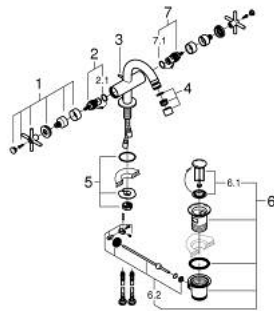

24 353 000 ATRIO SINGLE-HOLE BIDET MIXER 1/2"

PRODUCT DESCRIPTION

- Colour: chrome
 - ceramic headparts 1/2", 90°
 - GROHE LongLife finish
 - ball-joint mousseur
 - pop-up waste set 1 1/4"
 - flexible connection hoses
 - with cross handles
-
- Sets of caps with "H" and "C" marking and without marking

24 353 000 ATRIO SINGLE-HOLE BIDET MIXER 1/2"

	6.2	180mm
	8	350mm

SPARE PARTS, October 2021 – now

- 1: Cross handles (Spare part-nr. 14215000)
- 2: Ceramic headpart, 1/2" (Spare part-nr. 45883000)
- 2.1: O-ring Ø18,2 x Ø1,7 (Spare part-nr. 0392400M)
- 3: Pop-up rod (Spare part-nr. 65196000)
- 4: Mousseur (Spare part-nr. 06574000)
- 5: Shank fastening assembly (Spare part-nr. 48409000)
- 6: Waste set 1 1/4" (Spare part-nr. 28910000)
- 6.1: Plug (Spare part-nr. 07182000)
- 6.2: Eccentric rod (Spare part-nr. 07052000)
- 7: Ceramic headpart, 1/2" (Spare part-nr. 45882000)
- 7.1: O-ring Ø18,2 x Ø1,7 (Spare part-nr. 0392400M)
- 8: Eccentric rod (Spare part-nr. 07341000)*