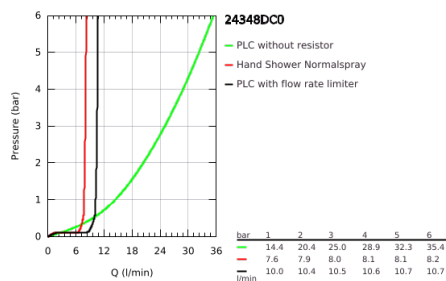

24 348 DC0 ALLURE BRILLIANT SINGLE-LEVER BATH MIXER 1/2", FLOOR MOUNTED

PRODUCT DESCRIPTION

- Colour: supersteel
- for use with rough-in set 45 984
- without roughing-in-set
- GROHE SilkMove 46 mm ceramic cartridge
- GROHE LongLife finish
- automatic diverter: bath/shower
- spout with integrated mousseur
- projection 270 mm
- integrated non-return valve in shower outlet
- with shower holder
- hand shower Rainshower Aqua Cube Stick
- metal shower hose 1250 mm
- protected against backflow

24 348 DC0 ALLURE BRILLIANT SINGLE-LEVER BATH MIXER 1/2", FLOOR MOUNTED

SPARE PARTS, October 2021 – now

- 1: Race (Spare part-nr. 46803DC0)
- 2: Lever (Spare part-nr. 46804DC0)
- 3: Cartridge (Spare part-nr. 46048000)
- 4: Diverter knob (Spare part-nr. 46805DC0)
- 5: Diverter (Spare part-nr. 65655DC0)
- 6: Non-return valve (Spare part-nr. 08565000)
- 7: Dirt strainer (Spare part-nr. 0700200M)