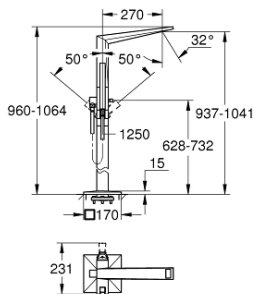

24 348 DC0 ALLURE BRILLIANT SINGLE-LEVER BATH MIXER 1/2", FLOOR MOUNTED

PRODUCT DESCRIPTION

- Colour: supersteel
- for use with rough-in set 45 984
- without roughing-in-set
- GROHE SilkMove 46 mm ceramic cartridge
- GROHE LongLife finish
- automatic diverter: bath/shower
- spout with integrated mousseur
- projection 270 mm
- integrated non-return valve in shower outlet
- with shower holder
- hand shower Rainshower Aqua Cube Stick
- metal shower hose 1250 mm
- protected against backflow

24 348 DC0 ALLURE BRILLIANT SINGLE-LEVER BATH MIXER 1/2", FLOOR MOUNTED

SPARE PARTS, October 2021 – now

- 1: Race (Spare part-nr. 46803DC0)
- 2: Lever (Spare part-nr. 46804DC0)
- 3: Cartridge (Spare part-nr. 46048000)
- 4: Diverter knob (Spare part-nr. 46805DC0)
- 5: Diverter (Spare part-nr. 65655DC0)
- 6: Non-return valve (Spare part-nr. 08565000)
- 7: Dirt strainer (Spare part-nr. 0700200M)