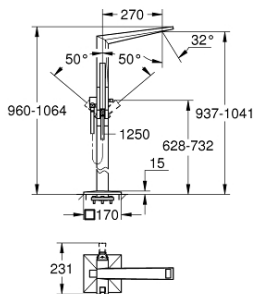

24 348 AL0 ALLURE BRILLIANT SINGLE-LEVER BATH MIXER 1/2", FLOOR MOUNTED

PRODUCT DESCRIPTION

- Colour: brushed hard graphite
- for use with rough-in set 45 984
- without roughing-in-set
- GROHE SilkMove 46 mm ceramic cartridge
- GROHE LongLife finish
- automatic diverter: bath/shower
- spout with integrated mousseur
- projection 270 mm
- integrated non-return valve in shower outlet
- with shower holder
- hand shower Rainshower Aqua Cube Stick
- metal shower hose 1250 mm
- protected against backflow

24 348 AL0 ALLURE BRILLIANT SINGLE-LEVER BATH MIXER 1/2", FLOOR MOUNTED

SPARE PARTS, October 2021 – now

- 1: Race (Spare part-nr. 46803AL0)
- 2: Lever (Spare part-nr. 46804AL0)
- 3: Cartridge (Spare part-nr. 46048000)
- 4: Diverter knob (Spare part-nr. 46805AL0)
- 5: Diverter (Spare part-nr. 65655AL0)
- 6: Non-return valve (Spare part-nr. 08565000)
- 7: Dirt strainer (Spare part-nr. 0700200M)