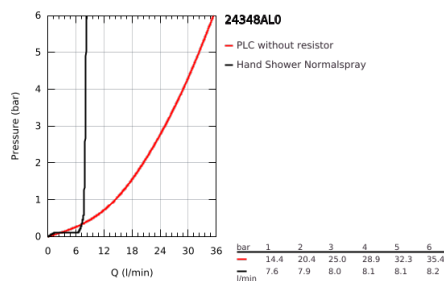

24 348 AL0 ALLURE BRILLIANT SINGLE-LEVER BATH MIXER 1/2", FLOOR MOUNTED

PRODUCT DESCRIPTION

- Colour: brushed hard graphite
- for use with rough-in set 45 984
- without roughing-in-set
- GROHE SilkMove 46 mm ceramic cartridge
- GROHE LongLife finish
- automatic diverter: bath/shower
- spout with integrated mousseur
- projection 270 mm
- integrated non-return valve in shower outlet
- with shower holder
- hand shower Rainshower Aqua Cube Stick
- metal shower hose 1250 mm
- protected against backflow

24 348 AL0 ALLURE BRILLIANT SINGLE-LEVER BATH MIXER 1/2", FLOOR MOUNTED

SPARE PARTS, October 2021 – now

- 1: Race (Spare part-nr. 46803AL0)
- 2: Lever (Spare part-nr. 46804AL0)
- 3: Cartridge (Spare part-nr. 46048000)
- 4: Diverter knob (Spare part-nr. 46805AL0)
- 5: Diverter (Spare part-nr. 65655AL0)
- 6: Non-return valve (Spare part-nr. 08565000)
- 7: Dirt strainer (Spare part-nr. 0700200M)