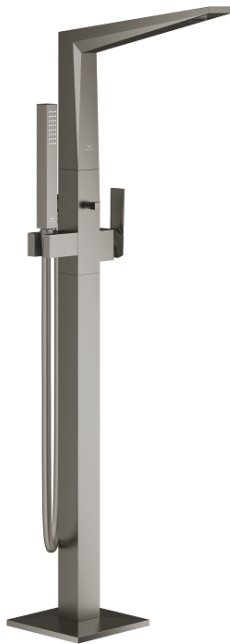

24 348 AL0 ALLURE BRILLIANT SINGLE-LEVER BATH MIXER 1/2", FLOOR MOUNTED

PRODUCT DESCRIPTION

- Colour: brushed hard graphite
- for use with rough-in set 45 984
- without roughing-in-set
- GROHE SilkMove 46 mm ceramic cartridge
- GROHE LongLife finish
- automatic diverter: bath/shower
- spout with integrated mousseur
- projection 270 mm
- integrated non-return valve in shower outlet
- with shower holder
- hand shower Rainshower Aqua Cube Stick
- metal shower hose 1250 mm
- protected against backflow

24 348 AL0 ALLURE BRILLIANT SINGLE-LEVER BATH MIXER 1/2", FLOOR MOUNTED

SPARE PARTS, October 2021 – now

- 1: Race (Spare part-nr. 46803AL0)
- 2: Lever (Spare part-nr. 46804AL0)
- 3: Cartridge (Spare part-nr. 46048000)
- 4: Diverter knob (Spare part-nr. 46805AL0)
- 5: Diverter (Spare part-nr. 65655AL0)
- 6: Non-return valve (Spare part-nr. 08565000)
- 7: Dirt strainer (Spare part-nr. 0700200M)