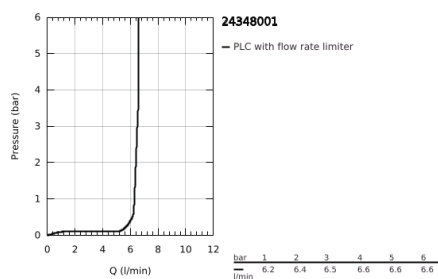

## 24 348 001 ALLURE BRILLIANT SINGLE-LEVER BATH MIXER 1/2", FLOOR MOUNTED

### PRODUCT DESCRIPTION

- Colour: chrome
- for use with rough-in set 45 984
- without roughing-in-set
- GROHE SilkMove 46 mm ceramic cartridge
- GROHE LongLife finish
- automatic diverter: bath/shower
- spout with integrated mousseur
- hand shower Rainshower Aqua Cube Stick 6.5 l/min
- Silverflex shower hose 1250 mm
- projection 270 mm
- integrated non-return valve in shower outlet
- with shower holder
- protected against backflow