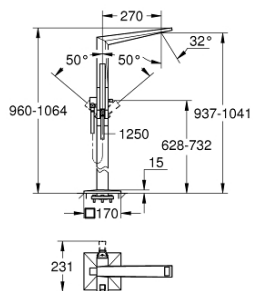

## 24 348 001 ALLURE BRILLIANT SINGLE-LEVER BATH MIXER 1/2", FLOOR MOUNTED

### PRODUCT DESCRIPTION

- Colour: chrome
- for use with rough-in set 45 984
- without roughing-in-set
- GROHE SilkMove 46 mm ceramic cartridge
- GROHE LongLife finish
- automatic diverter: bath/shower
- spout with integrated mousseur
- hand shower Rainshower Aqua Cube Stick 6.5 l/min
- Silverflex shower hose 1250 mm
- projection 270 mm
- integrated non-return valve in shower outlet
- with shower holder
- protected against backflow

### SPARE PARTS, November 2021 – now

- 1: Race (Spare part-nr. 46803000)
- 2: Lever (Spare part-nr. 46804000)
- 3: Cartridge (Spare part-nr. 46048000)
- 4: Diverter knob (Spare part-nr. 46805000)
- 5: Diverter (Spare part-nr. 65655000)
- 6: Non-return valve (Spare part-nr. 08565000)
- 7: Dirt strainer (Spare part-nr. 0700200M)