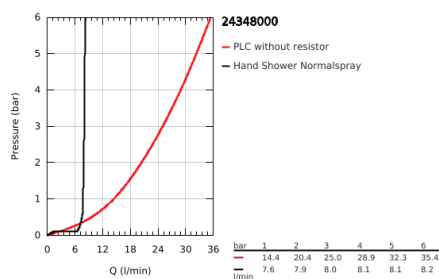

24 348 000 ALLURE BRILLIANT SINGLE-LEVER BATH MIXER 1/2", FLOOR MOUNTED

PRODUCT DESCRIPTION

- Colour: chrome
- for use with rough-in set 45 984
- GROHE SilkMove 46 mm ceramic cartridge
- GROHE LongLife finish
- automatic diverter: bath/shower
- spout with integrated mousseur
- projection 270 mm
- integrated non-return valve in shower outlet
- with shower holder
- hand shower Rainshower Aqua Cube Stick
- metal shower hose 1250 mm
- protected against backflow

24 348 000 ALLURE BRILLIANT SINGLE-LEVER BATH MIXER 1/2", FLOOR MOUNTED

SPARE PARTS, October 2021 – now

- 1: Race (Spare part-nr. 46803000)
- 2: Lever (Spare part-nr. 46804000)
- 3: Cartridge (Spare part-nr. 46048000)
- 4: Diverter knob (Spare part-nr. 46805000)
- 5: Diverter (Spare part-nr. 65655000)
- 6: Non-return valve (Spare part-nr. 08565000)
- 7: Dirt strainer (Spare part-nr. 0700200M)