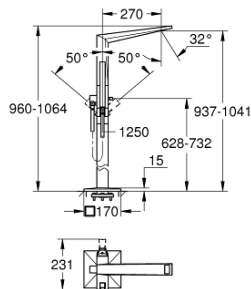

24 348 000 ALLURE BRILLIANT SINGLE-LEVER BATH MIXER 1/2", FLOOR MOUNTED

PRODUCT DESCRIPTION

- Colour: chrome
- for use with rough-in set 45 984
- GROHE SilkMove 46 mm ceramic cartridge
- GROHE LongLife finish
- automatic diverter: bath/shower
- spout with integrated mousseur
- projection 270 mm
- integrated non-return valve in shower outlet
- with shower holder
- hand shower Rainshower Aqua Cube Stick
- metal shower hose 1250 mm
- protected against backflow

24 348 000 ALLURE BRILLIANT SINGLE-LEVER BATH MIXER 1/2", FLOOR MOUNTED

SPARE PARTS, October 2021 – now

- 1: Race (Spare part-nr. 46803000)
- 2: Lever (Spare part-nr. 46804000)
- 3: Cartridge (Spare part-nr. 46048000)
- 4: Diverter knob (Spare part-nr. 46805000)
- 5: Diverter (Spare part-nr. 65655000)
- 6: Non-return valve (Spare part-nr. 08565000)
- 7: Dirt strainer (Spare part-nr. 0700200M)