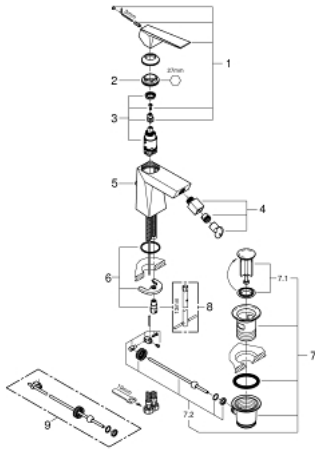

## 24 347 DC0 ALLURE BRILLIANT SINGLE-LEVER BIDET MIXER 1/2"

### PRODUCT DESCRIPTION

- Colour: supersteel
- GROHE SilkMove 28 mm ceramic cartridge
- temperature limiter
- GROHE LongLife finish
- GROHE FastFixation installation system
- ball-joint mousseur
- pop-up waste set 1 1/4"
- flexible connection hoses

### SPARE PARTS, October 2021 – now

- 1: Lever (Spare part-nr. 46793DC0)
  - 2: Fitting ring (Spare part-nr. 46715000)
  - 3: Cartridge (Spare part-nr. 46580000)
  - 4: Ball-joint aerator (Spare part-nr. 46791DC0)
  - 5: Pop-up rod (Spare part-nr. 46787DC0)
  - 6: Shank mounting kit (Spare part-nr. 46249000)
  - 7: Waste set 1 1/4" (Spare part-nr. 28910DC0)
  - 7.1: Plug (Spare part-nr. 07182DC0)
  - 7.2: Eccentric rod (Spare part-nr. 07052000)
  - 8: Mounting wrench (Spare part-nr. 19017000)\*
  - 9: Eccentric rod (Spare part-nr. 07341000)\*
- \* Optional accessories