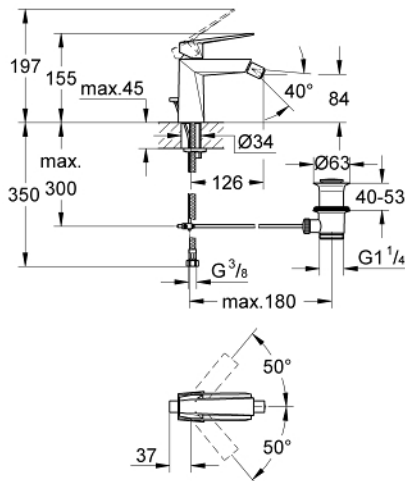

## 24 347 DC0 ALLURE BRILLIANT SINGLE-LEVER BIDET MIXER 1/2"

### PRODUCT DESCRIPTION

- Colour: supersteel
- GROHE SilkMove 28 mm ceramic cartridge
- temperature limiter
- GROHE LongLife finish
- GROHE FastFixation installation system
- ball-joint mousseur
- pop-up waste set 1 1/4"
- flexible connection hoses

### SPARE PARTS, October 2021 – now

- 1: Lever (Spare part-nr. 46793DC0)
  - 2: Fitting ring (Spare part-nr. 46715000)
  - 3: Cartridge (Spare part-nr. 46580000)
  - 4: Ball-joint aerator (Spare part-nr. 46791DC0)
  - 5: Pop-up rod (Spare part-nr. 46787DC0)
  - 6: Shank mounting kit (Spare part-nr. 46249000)
  - 7: Waste set 1 1/4" (Spare part-nr. 28910DC0)
  - 7.1: Plug (Spare part-nr. 07182DC0)
  - 7.2: Eccentric rod (Spare part-nr. 07052000)
  - 8: Mounting wrench (Spare part-nr. 19017000)\*
  - 9: Eccentric rod (Spare part-nr. 07341000)\*
- \* Optional accessories