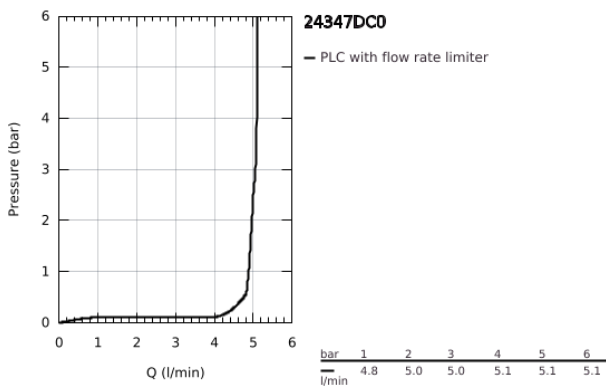

## 24 347 DC0 ALLURE BRILLIANT SINGLE-LEVER BIDET MIXER 1/2"

### PRODUCT DESCRIPTION

- Colour: supersteel
- GROHE SilkMove 28 mm ceramic cartridge
- temperature limiter
- GROHE LongLife finish
- GROHE FastFixation installation system
- ball-joint mousseur
- pop-up waste set 1 1/4"
- flexible connection hoses