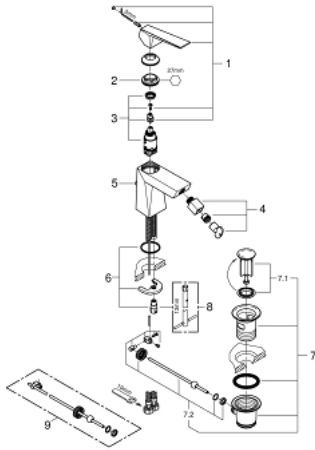

## 24 347 AL0 ALLURE BRILLIANT SINGLE-LEVER BIDET MIXER 1/2"

### PRODUCT DESCRIPTION

- Colour: brushed hard graphite
- GROHE SilkMove 28 mm ceramic cartridge
- temperature limiter
- GROHE LongLife finish
- GROHE FastFixation installation system
- ball-joint mousseur
- pop-up waste set 1 1/4"
- flexible connection hoses

### SPARE PARTS, October 2021 – now

- 1: Lever (Spare part-nr. 46793AL0)
  - 2: Fitting ring (Spare part-nr. 46715000)
  - 3: Cartridge (Spare part-nr. 46580000)
  - 4: Ball-joint aerator (Spare part-nr. 46791AL0)
  - 5: Pop-up rod (Spare part-nr. 46787AL0)
  - 6: Shank mounting kit (Spare part-nr. 46249000)
  - 7: Waste set 1 1/4" (Spare part-nr. 28910AL0)
  - 7.1: Plug (Spare part-nr. 07182AL0)
  - 7.2: Eccentric rod (Spare part-nr. 07052000)
  - 8: Mounting wrench (Spare part-nr. 19017000)\*
  - 9: Eccentric rod (Spare part-nr. 07341000)\*
- \* Optional accessories