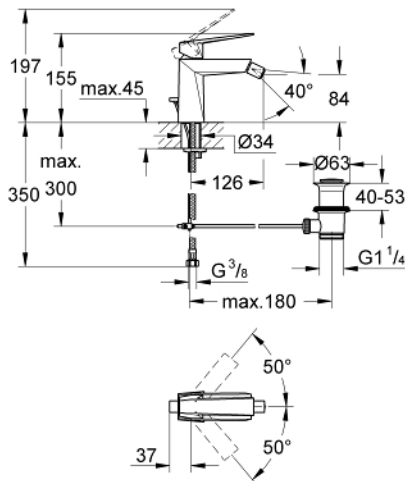

## 24 347 AL0 ALLURE BRILLIANT SINGLE-LEVER BIDET MIXER 1/2"

### PRODUCT DESCRIPTION

- Colour: brushed hard graphite
- GROHE SilkMove 28 mm ceramic cartridge
- temperature limiter
- GROHE LongLife finish
- GROHE FastFixation installation system
- ball-joint mousseur
- pop-up waste set 1 1/4"
- flexible connection hoses

### SPARE PARTS, October 2021 – now

- 1: Lever (Spare part-nr. 46793AL0)
  - 2: Fitting ring (Spare part-nr. 46715000)
  - 3: Cartridge (Spare part-nr. 46580000)
  - 4: Ball-joint aerator (Spare part-nr. 46791AL0)
  - 5: Pop-up rod (Spare part-nr. 46787AL0)
  - 6: Shank mounting kit (Spare part-nr. 46249000)
  - 7: Waste set 1 1/4" (Spare part-nr. 28910AL0)
  - 7.1: Plug (Spare part-nr. 07182AL0)
  - 7.2: Eccentric rod (Spare part-nr. 07052000)
  - 8: Mounting wrench (Spare part-nr. 19017000)\*
  - 9: Eccentric rod (Spare part-nr. 07341000)\*
- \* Optional accessories