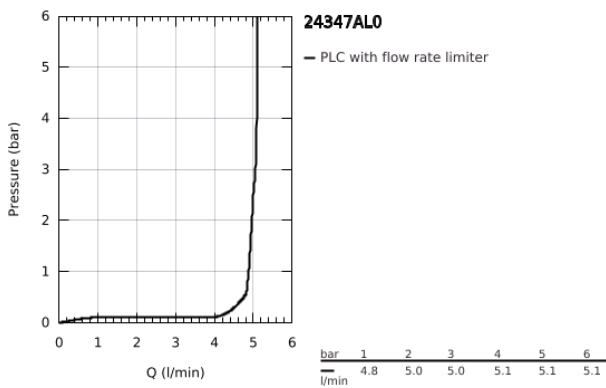

## 24 347 AL0 ALLURE BRILLIANT SINGLE-LEVER BIDET MIXER 1/2"

### PRODUCT DESCRIPTION

- Colour: brushed hard graphite
- GROHE SilkMove 28 mm ceramic cartridge
- temperature limiter
- GROHE LongLife finish
- GROHE FastFixation installation system
- ball-joint mousseur
- pop-up waste set 1 1/4"
- flexible connection hoses