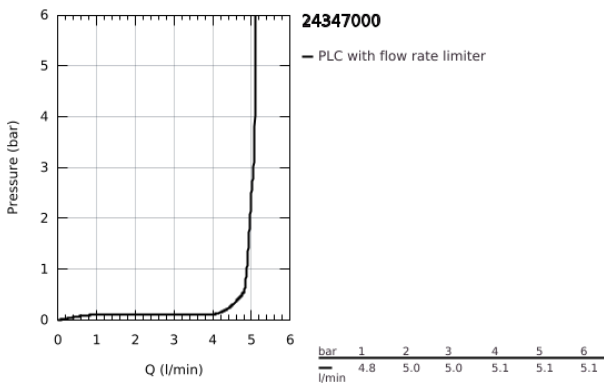

24 347 000 ALLURE BRILLIANT SINGLE-LEVER BIDET MIXER 1/2"

**PRODUCT DESCRIPTION**

- Colour: chrome
- GROHE SilkMove 28 mm ceramic cartridge
- temperature limiter
- GROHE LongLife finish
- GROHE FastFixation installation system
- ball-joint mousseur
- pop-up waste set 1 1/4"
- flexible connection hoses

## 24 347 000 ALLURE BRILLIANT SINGLE-LEVER BIDET MIXER 1/2"