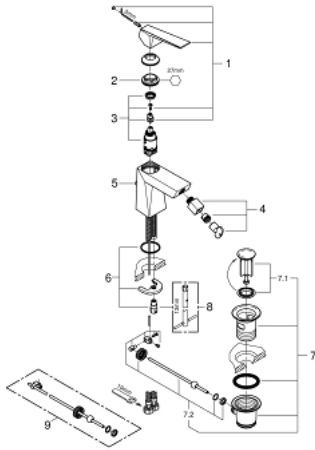

24 347 000 ALLURE BRILLIANT SINGLE-LEVER BIDET MIXER 1/2"

**PRODUCT DESCRIPTION**

- Colour: chrome
- GROHE SilkMove 28 mm ceramic cartridge
- temperature limiter
- GROHE LongLife finish
- GROHE FastFixation installation system
- ball-joint mousseur
- pop-up waste set 1 1/4"
- flexible connection hoses

## 24 347 000 ALLURE BRILLIANT SINGLE-LEVER BIDET MIXER 1/2"

### SPARE PARTS, October 2021 – now

- 1: Lever (Spare part-nr. 46793000)
- 2: Fitting ring (Spare part-nr. 46715000)
- 3: Cartridge (Spare part-nr. 46580000)
- 4: Ball-joint aerator (Spare part-nr. 46791000)
- 5: Pop-up rod (Spare part-nr. 46787000)
- 6: Shank mounting kit (Spare part-nr. 46249000)
- 7: Waste set 1 1/4" (Spare part-nr. 28910000)
- 7.1: Plug (Spare part-nr. 07182000)
- 7.2: Eccentric rod (Spare part-nr. 07052000)
- 8: Mounting wrench (Spare part-nr. 19017000)\*
- 9: Eccentric rod (Spare part-nr. 07341000)\*