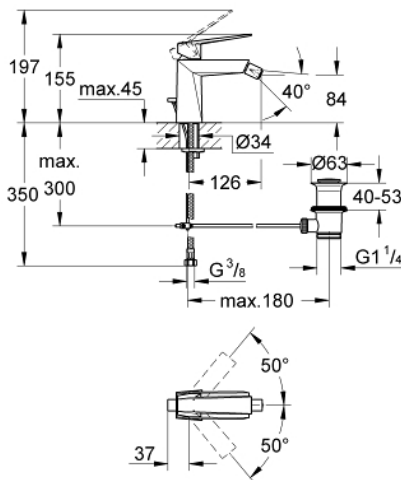

24 347 000 ALLURE BRILLIANT SINGLE-LEVER BIDET MIXER 1/2"

**PRODUCT DESCRIPTION**

- Colour: chrome
- GROHE SilkMove 28 mm ceramic cartridge
- temperature limiter
- GROHE LongLife finish
- GROHE FastFixation installation system
- ball-joint mousseur
- pop-up waste set 1 1/4"
- flexible connection hoses

## 24 347 000 ALLURE BRILLIANT SINGLE-LEVER BIDET MIXER 1/2"

### SPARE PARTS, October 2021 – now

- 1: Lever (Spare part-nr. 46793000)
- 2: Fitting ring (Spare part-nr. 46715000)
- 3: Cartridge (Spare part-nr. 46580000)
- 4: Ball-joint aerator (Spare part-nr. 46791000)
- 5: Pop-up rod (Spare part-nr. 46787000)
- 6: Shank mounting kit (Spare part-nr. 46249000)
- 7: Waste set 1 1/4" (Spare part-nr. 28910000)
- 7.1: Plug (Spare part-nr. 07182000)
- 7.2: Eccentric rod (Spare part-nr. 07052000)
- 8: Mounting wrench (Spare part-nr. 19017000)\*
- 9: Eccentric rod (Spare part-nr. 07341000)\*